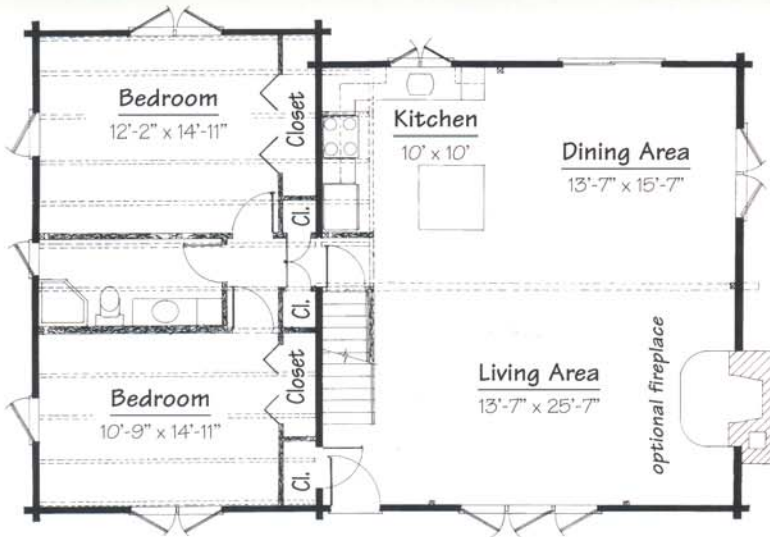

Catskill

Living Area

- 1,268 sq. ft. 1st.
- 540 sq. ft. 2nd.
- Total sq. ft. 1,808
- 30' x 44'

Features

- 4 Bedrooms
- 2 Baths
- Great Room
- Covered Porch

Back Elevation

You will appreciate that welcome feeling you receive when approaching the nostalgic porch of this rustic country-style, two-story home.

A dramatic entry flows into the spacious living area and a crackling fire adds warmth to the open-beamed great room design. Sliding glass doors off the dining area open to provide ample space for backyard summer parties.