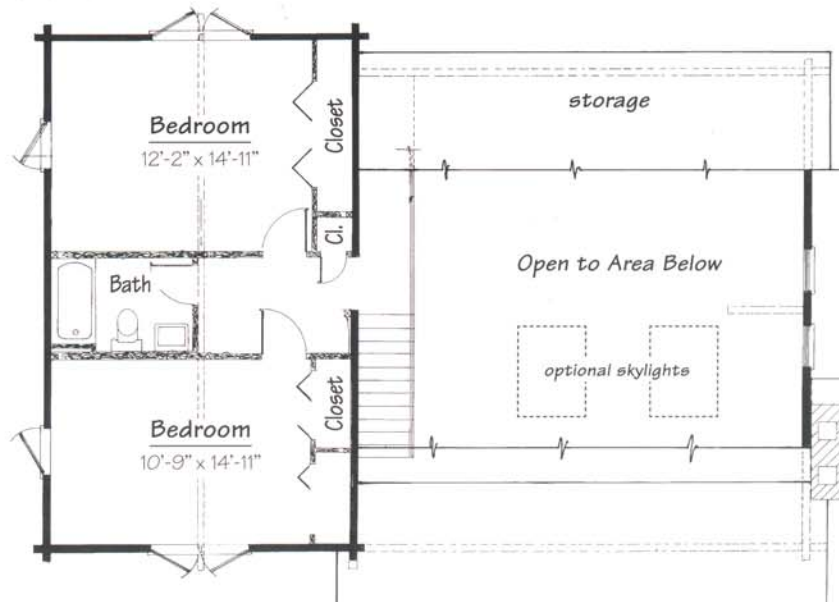

Catskill

Living Area

- 1,268 sq. ft. 1st.
- 540 sq. ft. 2nd.
- Total sq. ft. 1,808
- 30' x 44'

Features

- 4 Bedrooms
- 2 Baths
- Great Room
- Covered Porch

Back Elevation

You will appreciate that welcome feeling you receive when approaching the nostalgic porch of this rustic country-style, two-story home.

A dramatic entry flows into the spacious living area and a crackling fire adds warmth to the open-beamed great room design. Sliding glass doors off the dining area open to provide ample space for backyard summer parties.