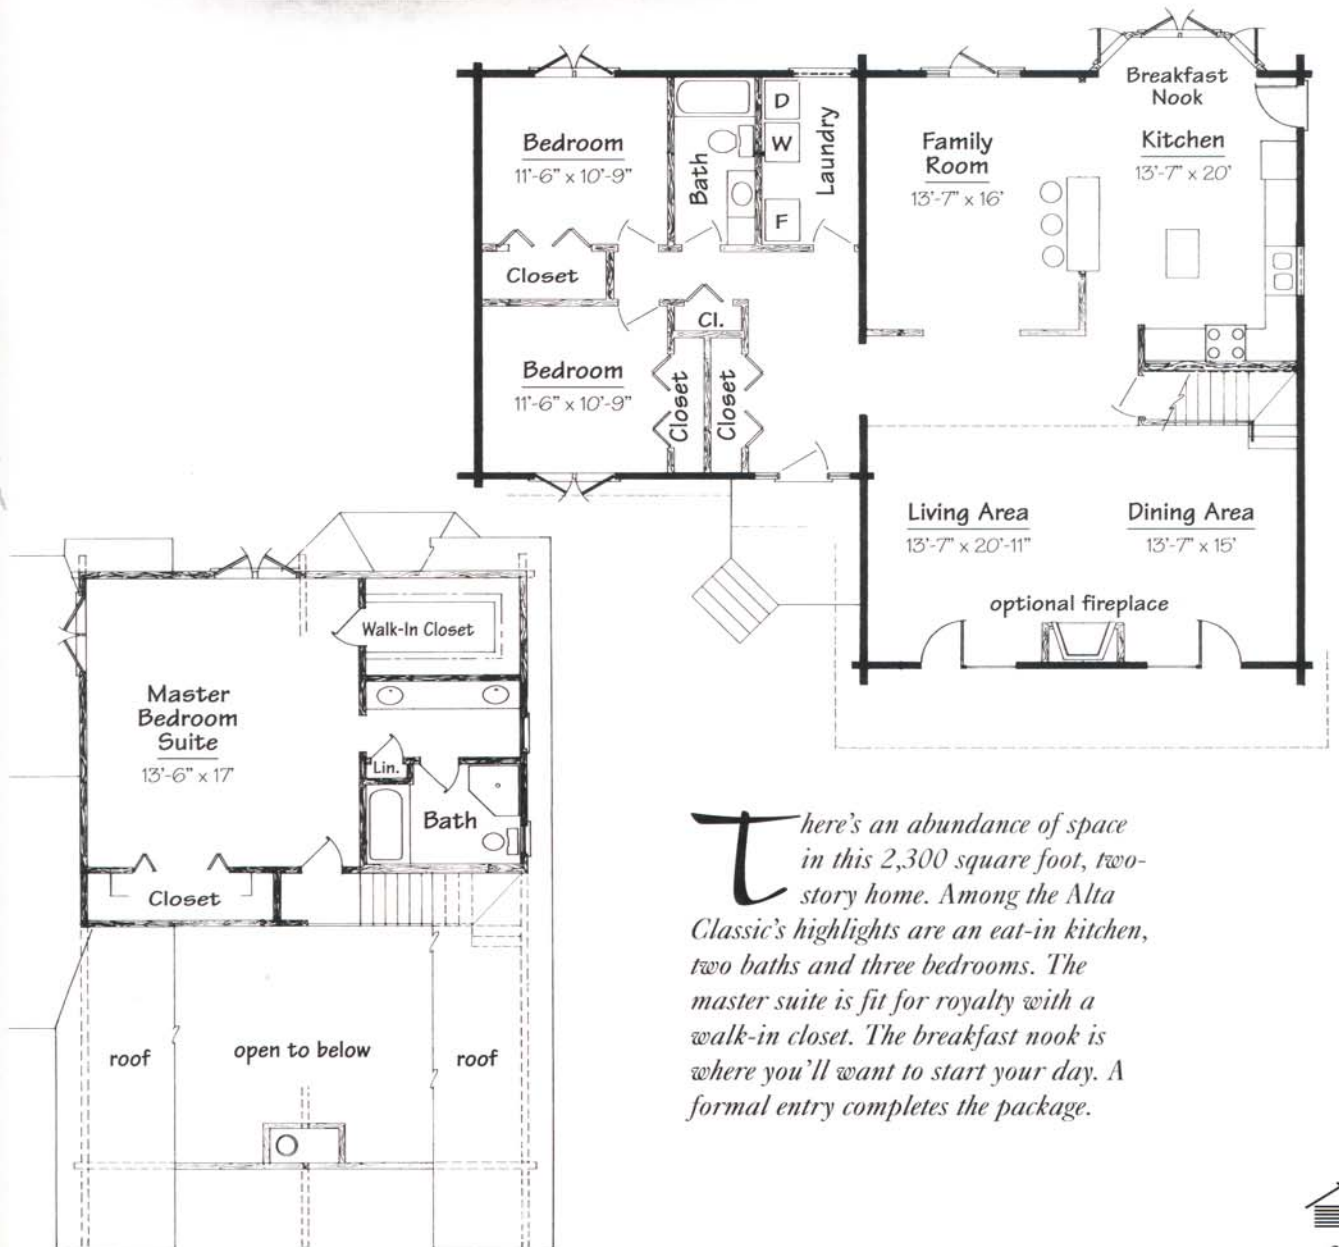

Alta Classic

Living Area

- ▶ 52' x 38'
- ▶ 1,688 sq. ft. 1st.
- ▶ 580 sq. ft. loft

Features

- ▶ 3 Bedrooms
- ▶ 2 Baths
- ▶ Laundry Area
- ▶ Breakfast Nook

The
Artistry
of Alta
Log
Homes

There's an abundance of space in this 2,300 square foot, two-story home. Among the Alta Classic's highlights are an eat-in kitchen, two baths and three bedrooms. The master suite is fit for royalty with a walk-in closet. The breakfast nook is where you'll want to start your day. A formal entry completes the package.