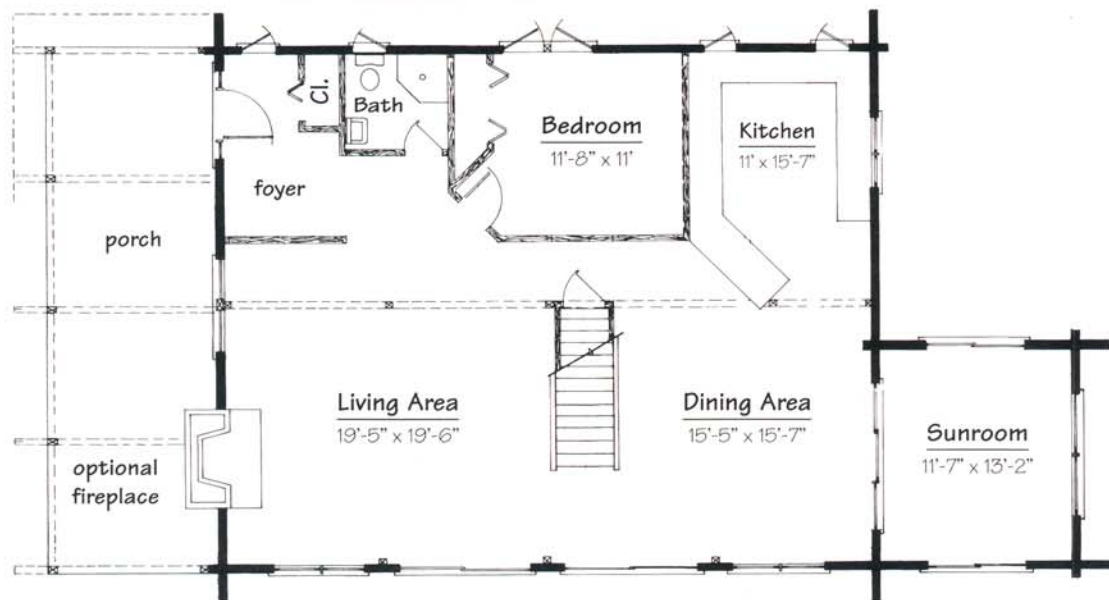

## Living Area

- ▶ 52' x 32'
- 1,448 sq. ft.
- 640 sq. ft. loft

## Features

- ▶ 3 Bedrooms
- ▶ 3 Baths
- ▶ Sunroom
- ▶ Porch

*Alta's Frontier features more glass than any other model and includes a stunning 40-foot gable. In addition to its visual appeal, the glass captures an abundance of solar energy, particularly in the featured sun room. The porch is as bountiful as they come.*