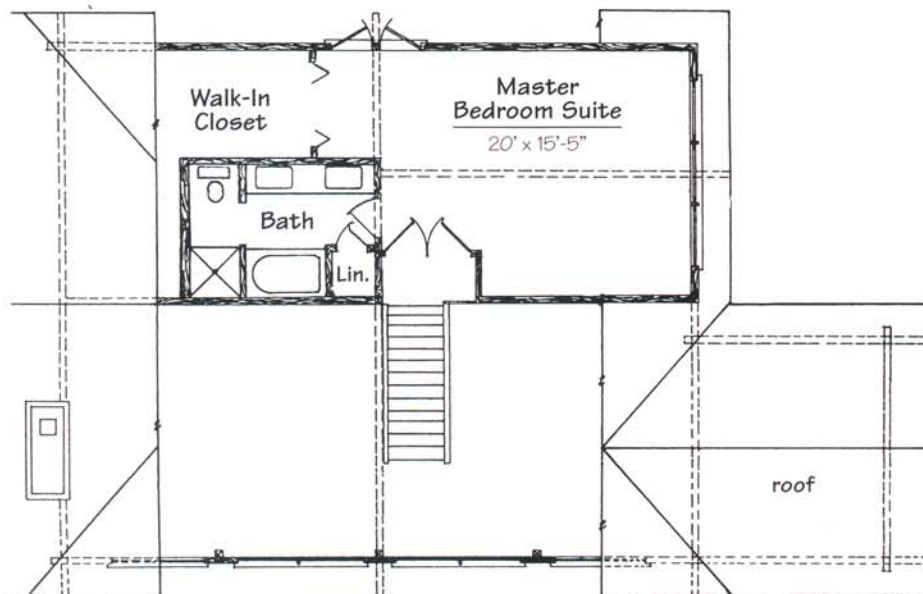

## Living Area

- ▶ 52' x 32'
- 1,448 sq. ft.
- 640 sq. ft. loft

## Features

- ▶ 3 Bedrooms
- ▶ 3 Baths
- ▶ Sunroom
- ▶ Porch

*Alta's Frontier features more glass than any other model and includes a stunning 40-foot gable. In addition to its visual appeal, the glass captures an abundance of solar energy, particularly in the featured sun room. The porch is as bountiful as they come.*