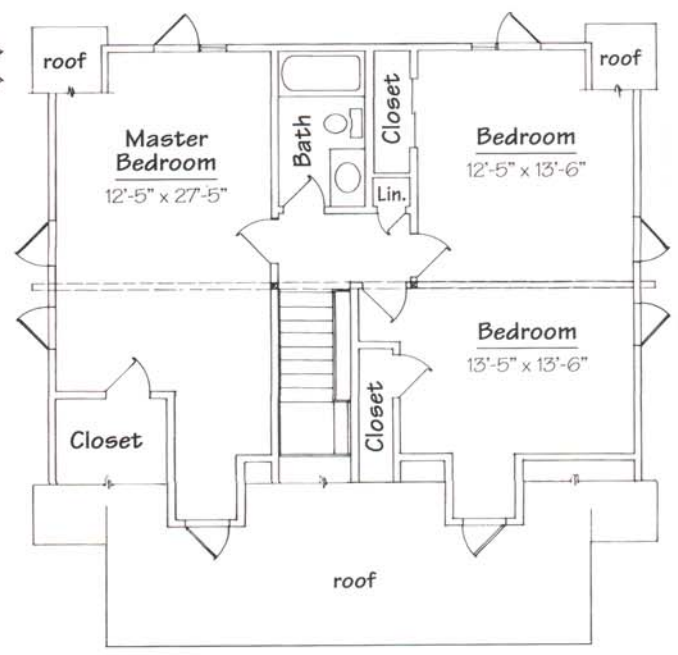

Highland

Living Area

- ▶ 34' x 28'
- 952 sq. ft. 1st.
- 952 sq. ft. 2nd.

Features

- ▶ 3 Bedrooms
- ▶ 1-1/2 Baths
- ▶ Laundry Area
- ▶ Den/Guest Room

The
 Artistry
 of Alta
 Log
 Homes

Classic lines, including a pair of "A" dormers on the second story, give the Highland its natural appeal. Abundant windows give this home lots of light all the way around. Shingles on the second story add to the traditional feel.