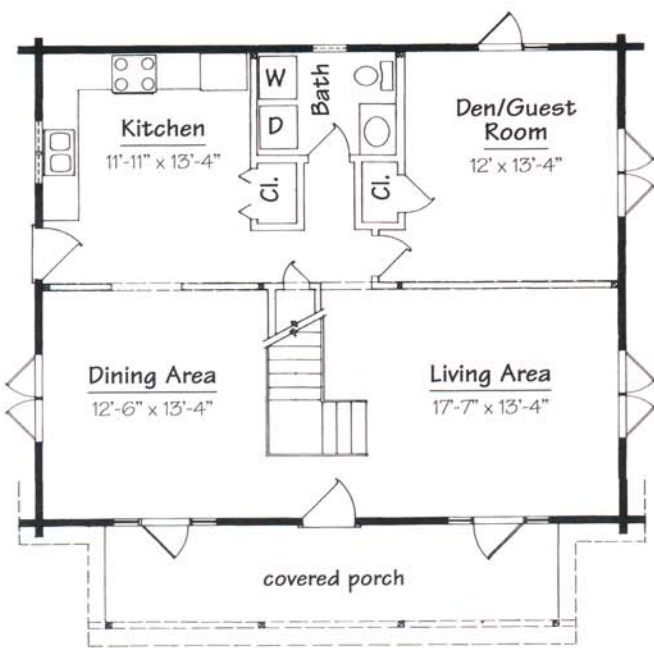

Highland

Living Area

- ▶ 34' x 28'
- 952 sq. ft. 1st.
- 952 sq. ft. 2nd.

Features

- ▶ 3 Bedrooms
- ▶ 1-1/2 Baths
- ▶ Laundry Area
- ▶ Den/Guest Room

The
 Artistry
 of Alta
 Log
 Homes

Classic lines, including a pair of "A" dormers on the second story, give the Highland its natural appeal. Abundant windows give this home lots of light all the way around. Shingles on the second story add to the traditional feel.