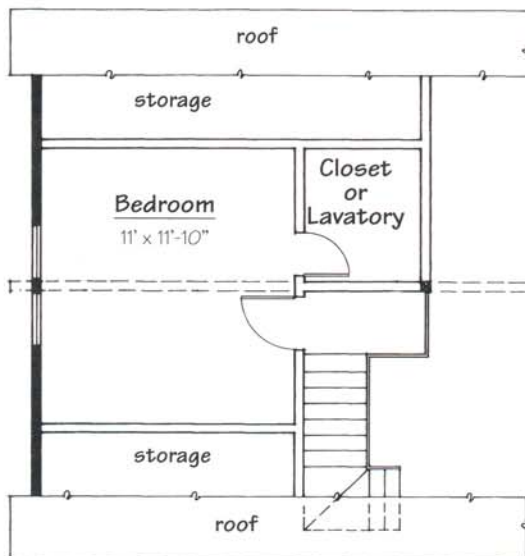

Lakeview

Living Area

- ▶ 24' x 38'
912 sq. ft. 1st.
376 sq. ft. loft
- ▶ 28' x 38'
1,064 sq. ft. 1st.
460 sq. ft. loft

Features

- ▶ 3 Bedrooms
- ▶ 1 or 2 Baths
- ▶ Covered Entry

24' x 38' shown

The
Artistry
of Alta
Log
Homes

An ideal first home for the younger couple... the Lakeview boasts refined elegance and style. This exceptional home offers far more than you bargained for. Well defined living space with vaulted ceilings throughout.