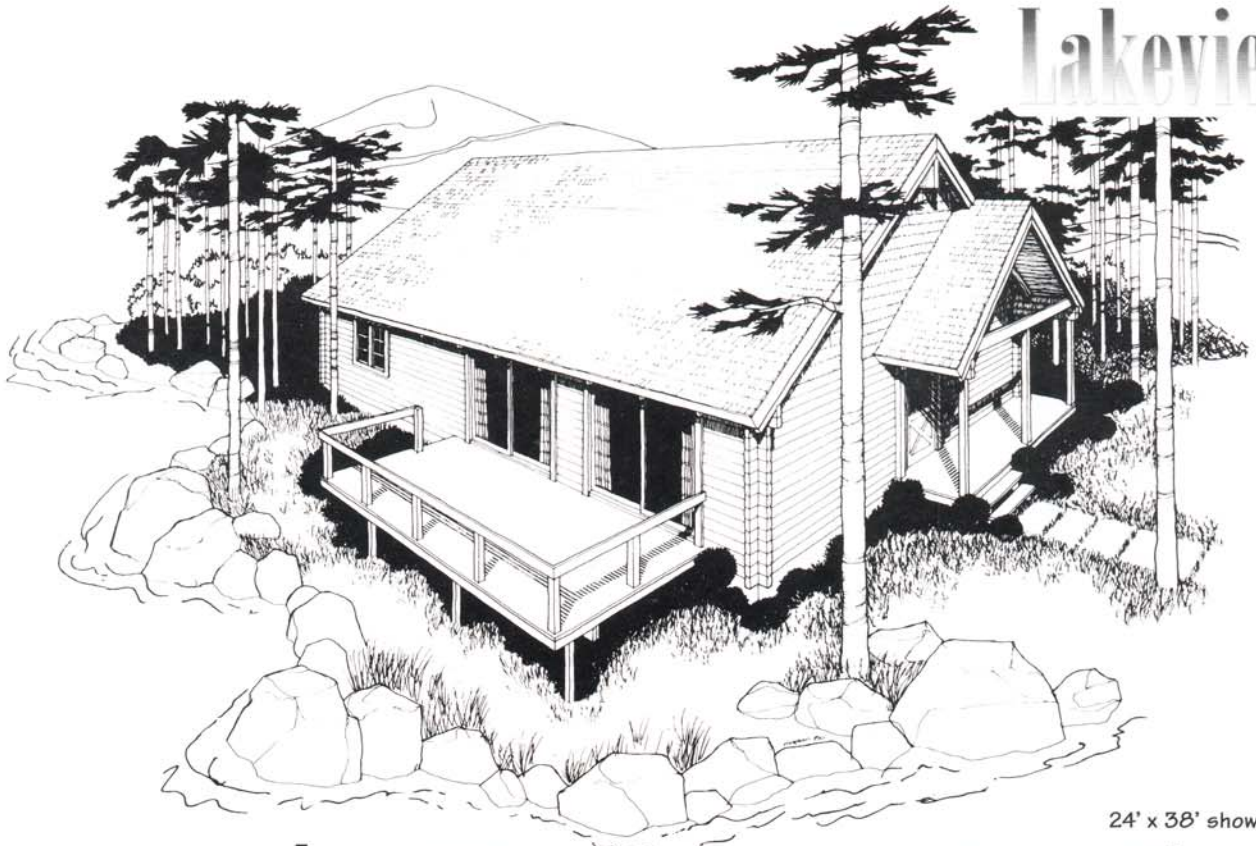

Lakeview

Living Area

- ▶ 24' x 38'
912 sq. ft. 1st.
376 sq. ft. loft
- ▶ 28' x 38'
1,064 sq. ft. 1st.
460 sq. ft. loft

Features

- ▶ 3 Bedrooms
- ▶ 1 or 2 Baths
- ▶ Covered Entry

24' x 38' shown

The
Artistry
of Alta
Log
Homes

An ideal first home for the younger couple... the Lakeview boasts refined elegance and style. This exceptional home offers far more than you bargained for. Well defined living space with vaulted ceilings throughout.