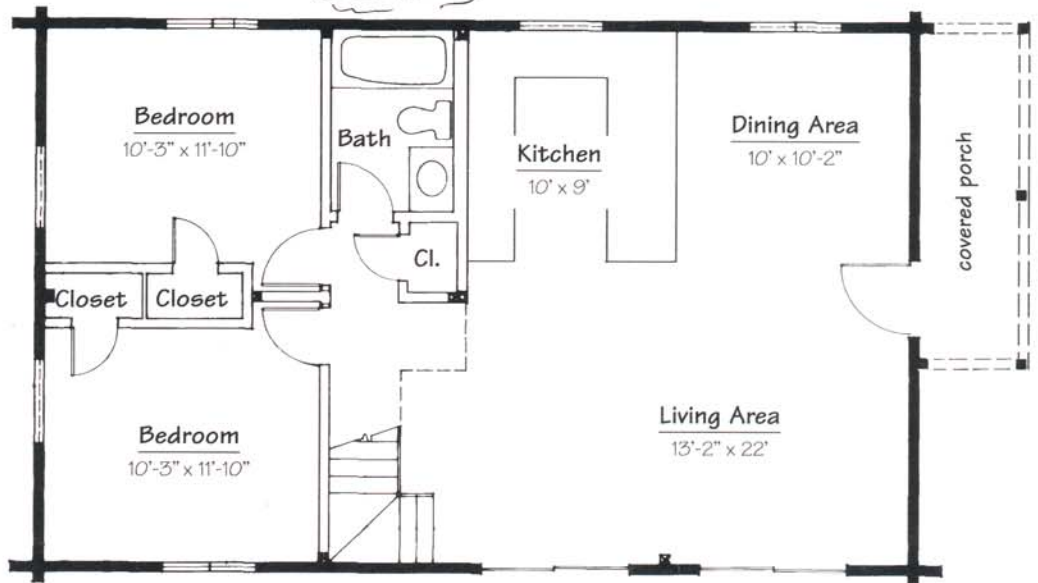

Lakeview

Living Area

- ▶ 24' x 38'
912 sq. ft. 1st.
376 sq. ft. loft
- ▶ 28' x 38'
1,064 sq. ft. 1st.
460 sq. ft. loft

Features

- ▶ 3 Bedrooms
- ▶ 1 or 2 Baths
- ▶ Covered Entry

24' x 38' shown

The
Artistry
of Alta
Log
Homes

An ideal first home for the younger couple... the Lakeview boasts refined elegance and style. This exceptional home offers far more than you bargained for. Well defined living space with vaulted ceilings throughout.