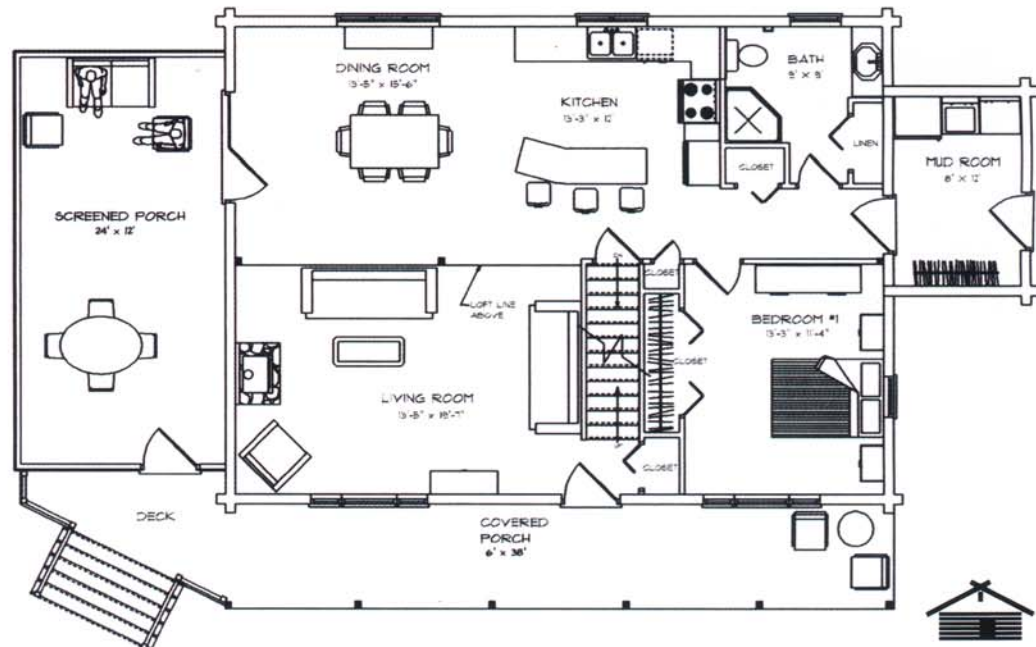

The Artistry of ALTA Log Homes

1-800-926-2582