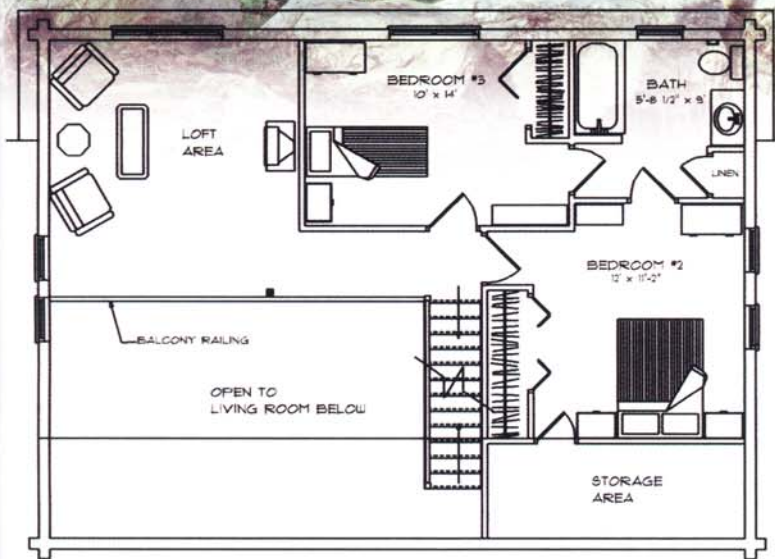

The Artistry of ALTA Log Homes

1-800-926-2582