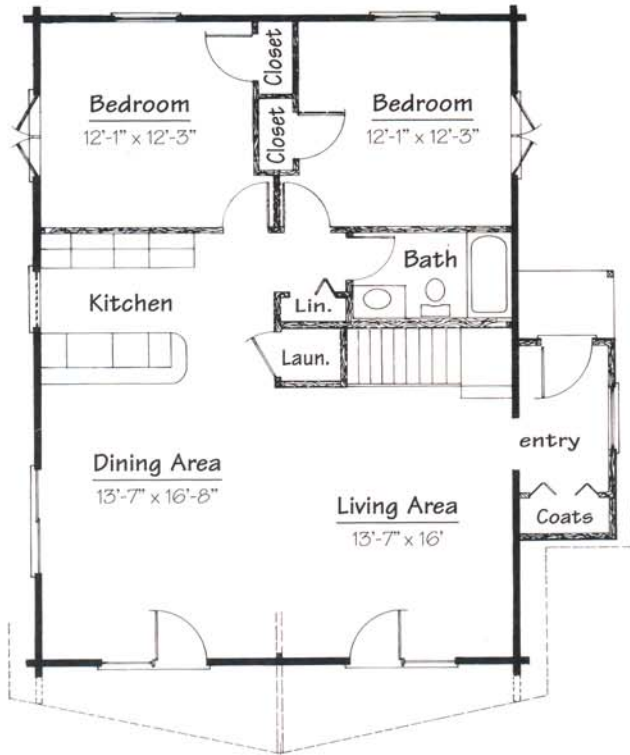

Sagamore

Living Area

- ▶ 28' x 38'
- ▶ 1,138 sq. ft. 1st.
- ▶ 549 sq. ft. loft

Features

- ▶ 3 Bedrooms
- ▶ 2 Baths
- ▶ 20' Dormer
- ▶ Gable Glass
- ▶ Passive Solar

The
Artistry
of Alta
Log
Homes

The Sagamore... Alta's classic and timeless design features a spectacular expanse of glass. The warmth of wood and windows combined with an efficient layout, quickly made this a customer favorite. This home defines elegance and exudes warmth.