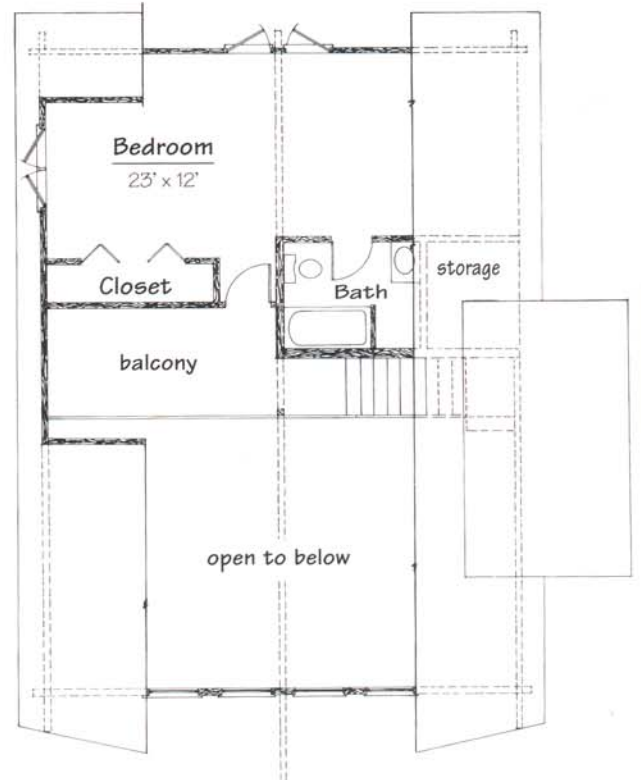

Sagamore

Living Area

- ▶ 28' x 38'
- ▶ 1,138 sq. ft. 1st.
- ▶ 549 sq. ft. loft

Features

- ▶ 3 Bedrooms
- ▶ 2 Baths
- ▶ 20' Dormer
- ▶ Gable Glass
- ▶ Passive Solar

The
Artistry
of Alta
Log
Homes

The Sagamore... Alta's classic and timeless design features a spectacular expanse of glass. The warmth of wood and windows combined with an efficient layout, quickly made this a customer favorite. This home defines elegance and exudes warmth.