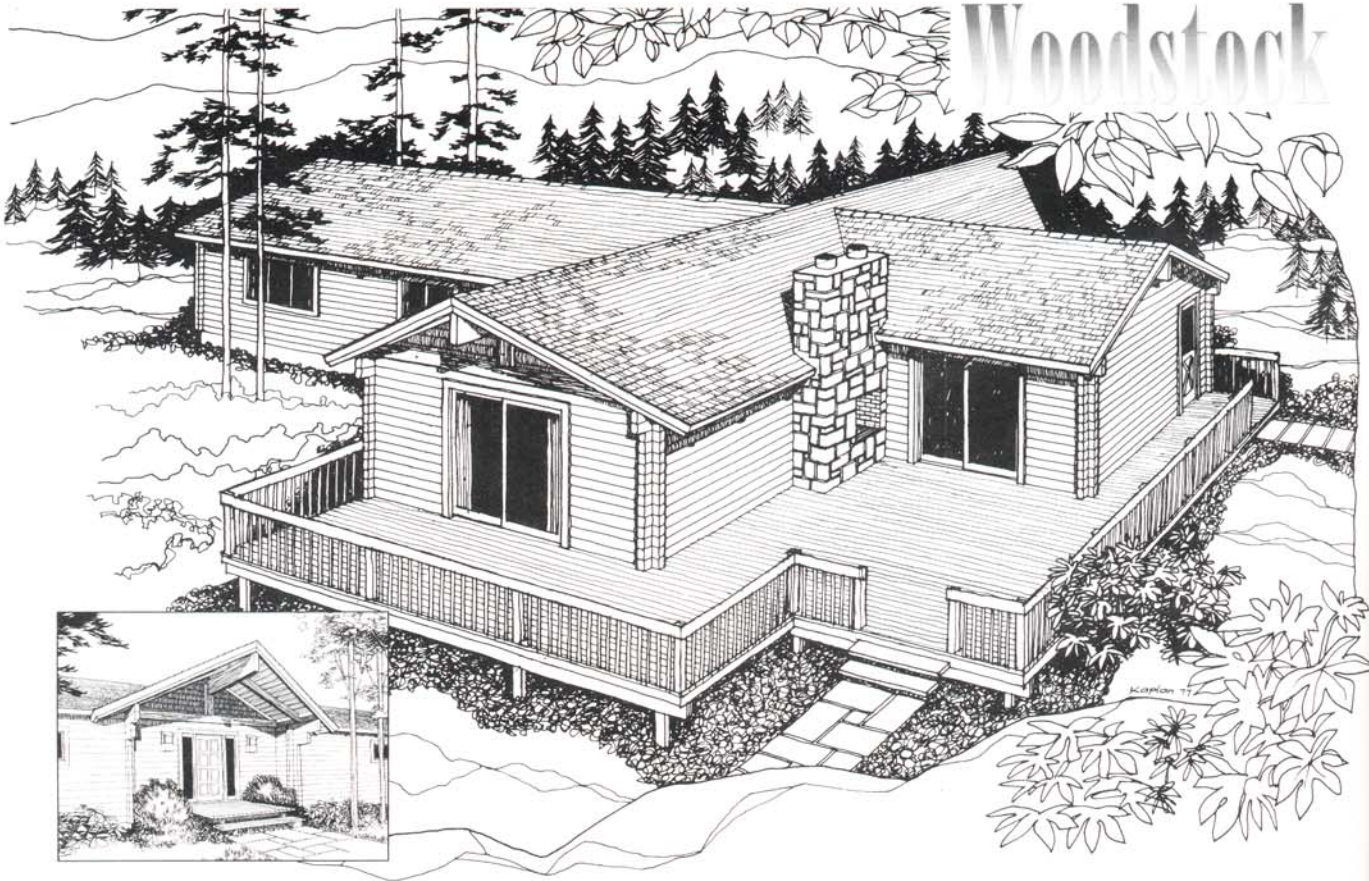

Woodstock

Living Area

▶ 66' x 40'-3"
1,800 sq. ft.

Features

- ▶ 3 Bedrooms
- ▶ 2 Baths
- ▶ Prow Roof

One of our more spacious homes, the Woodstock features more than 1,800 square feet of living space in a contemporary layout. This elegant home has plenty of windows and is ideally suited for options such as wrap-around decking and fieldstone fireplace.

The
Artistry
of Alta
Log
Homes