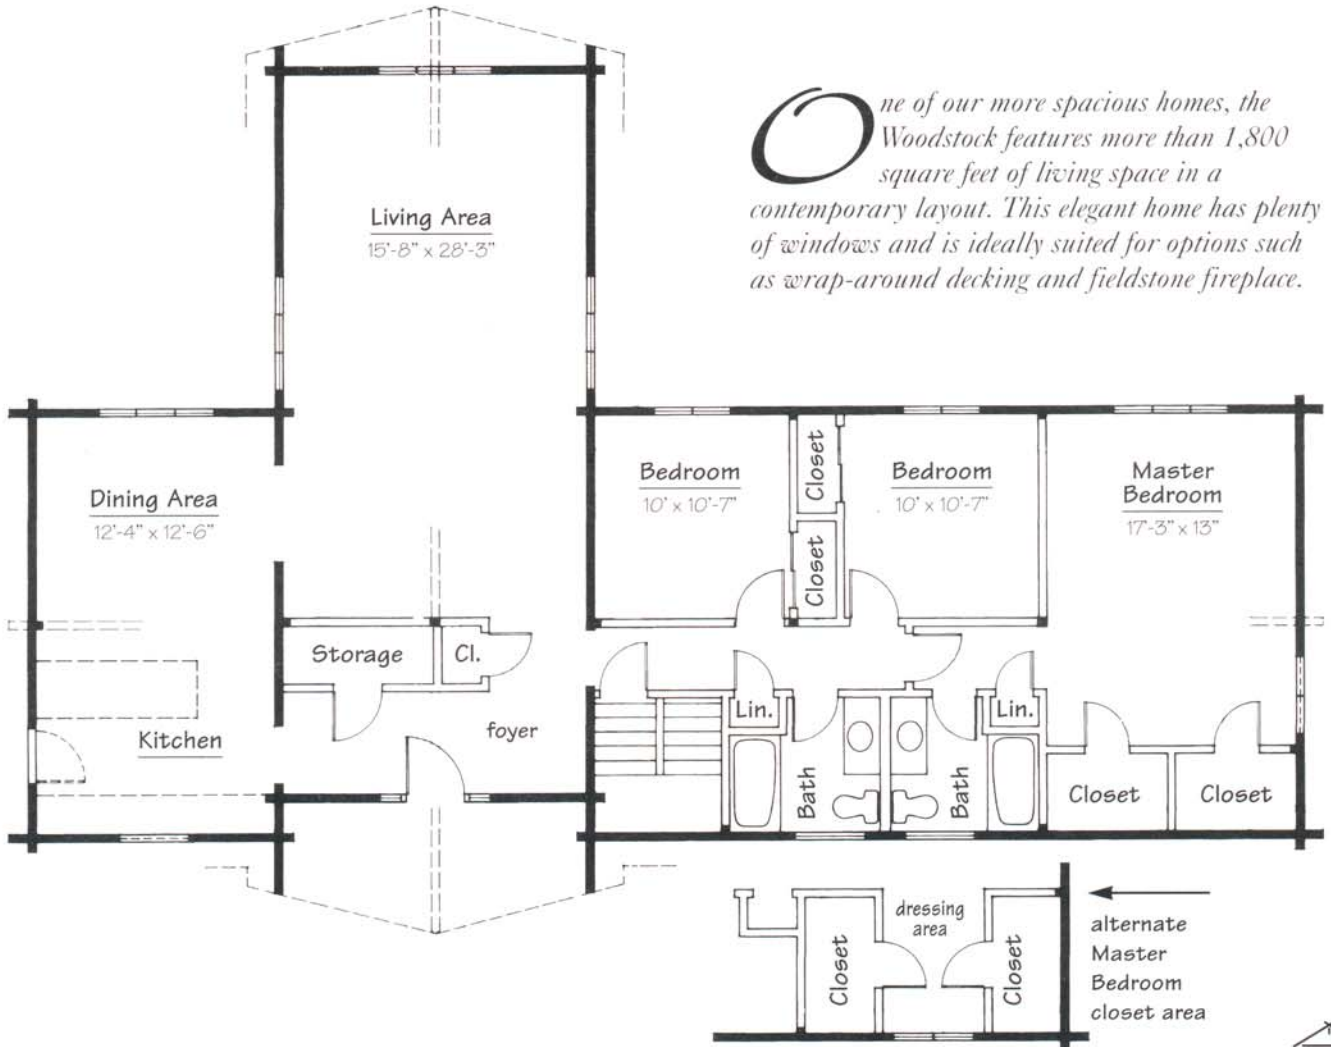

Woodstock

Living Area

▶ 66' x 40'-3"
1,800 sq. ft.

Features

- ▶ 3 Bedrooms
- ▶ 2 Baths
- ▶ Prow Roof

One of our more spacious homes, the Woodstock features more than 1,800 square feet of living space in a contemporary layout. This elegant home has plenty of windows and is ideally suited for options such as wrap-around decking and fieldstone fireplace.

The
Artistry
of Alta
Log
Homes