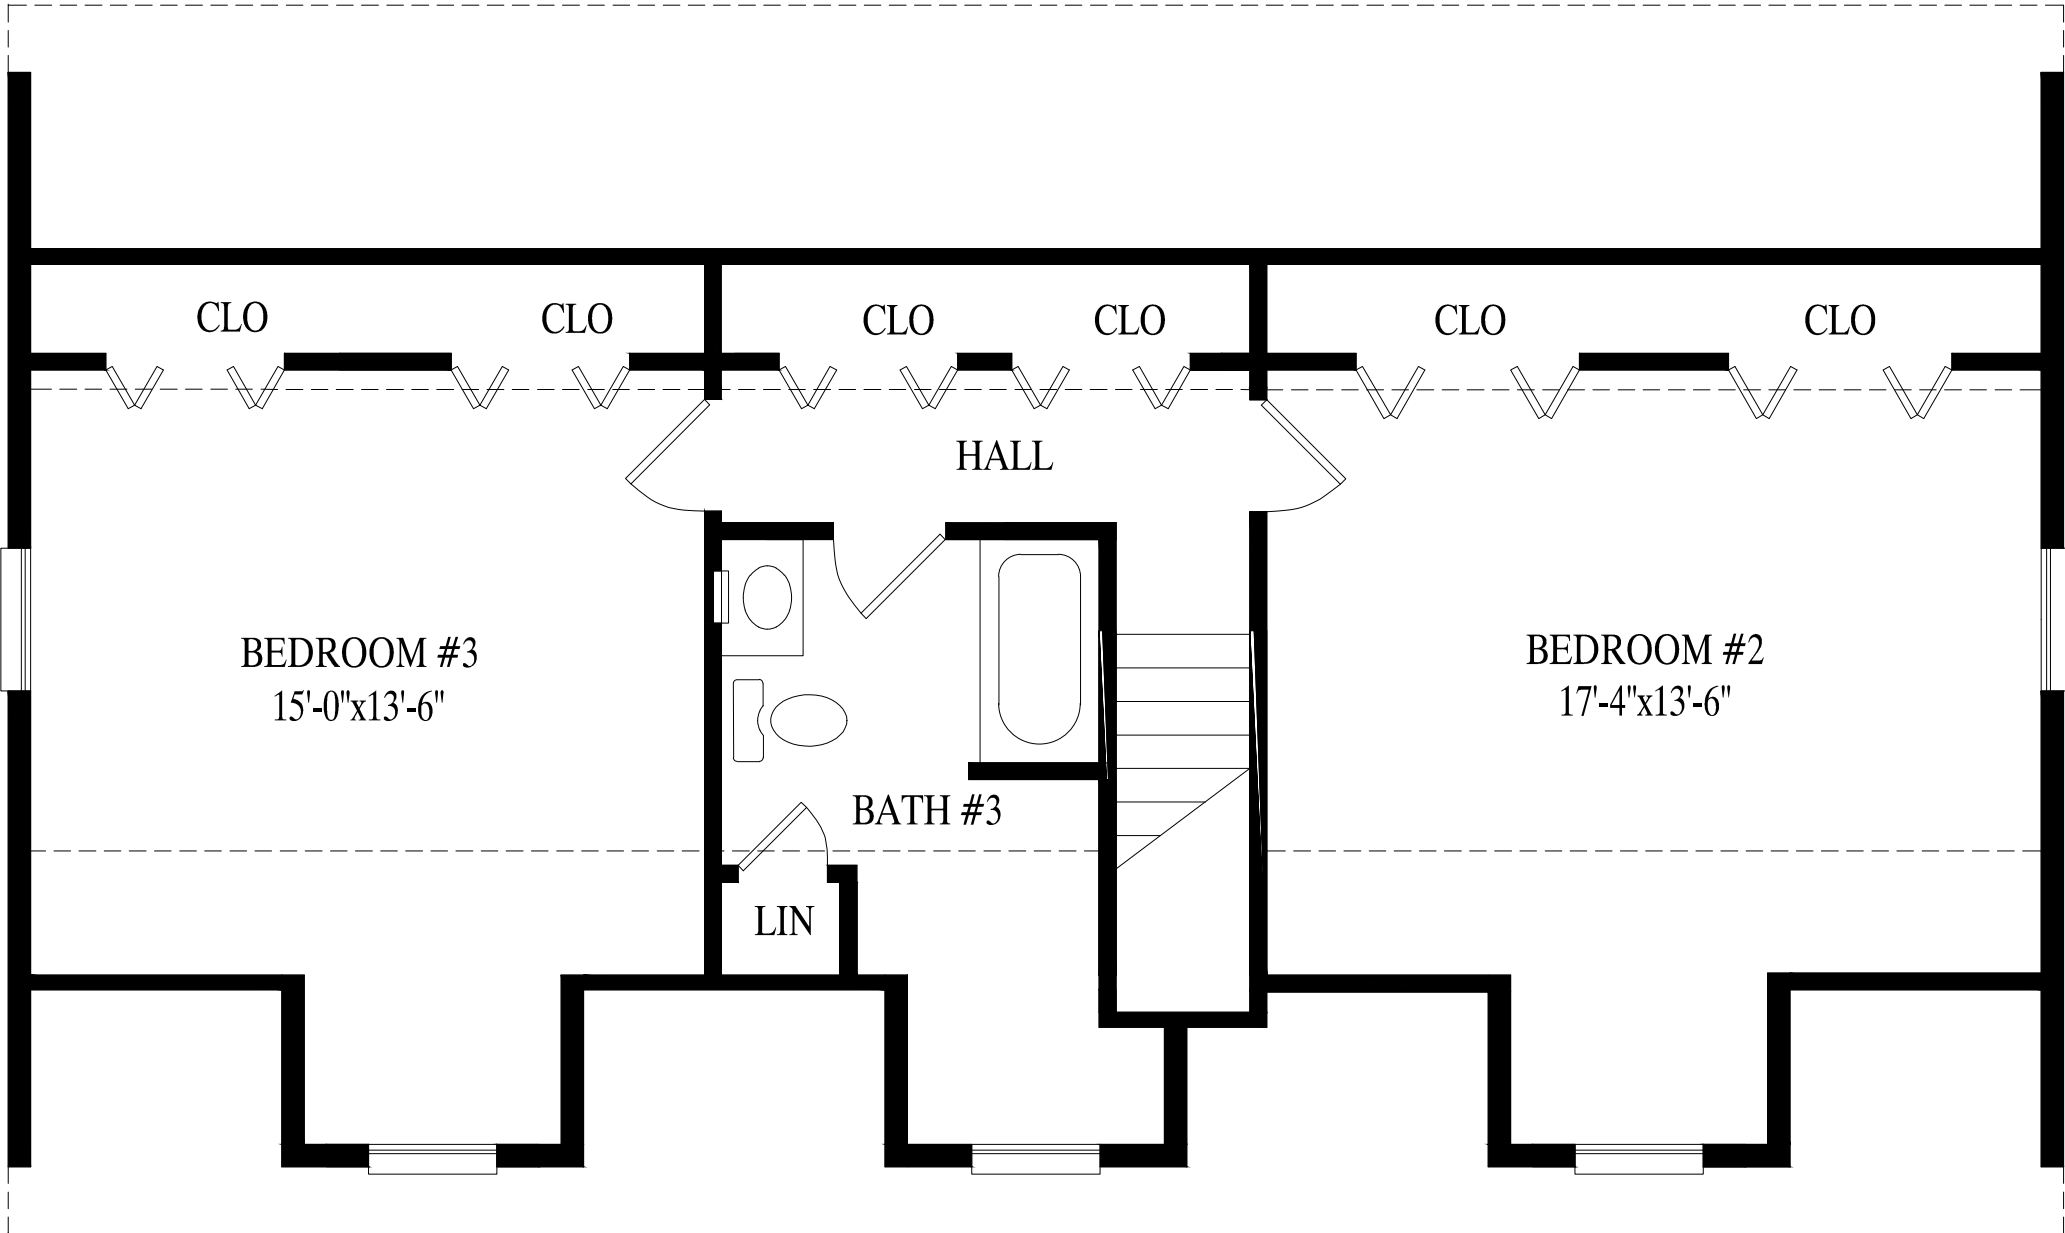

"The Hatteras"

Hatteras
 27' 6" X 46' Cape
 1265 sq. ft. first floor

Proposed 2nd Floor - 845 sq. ft.