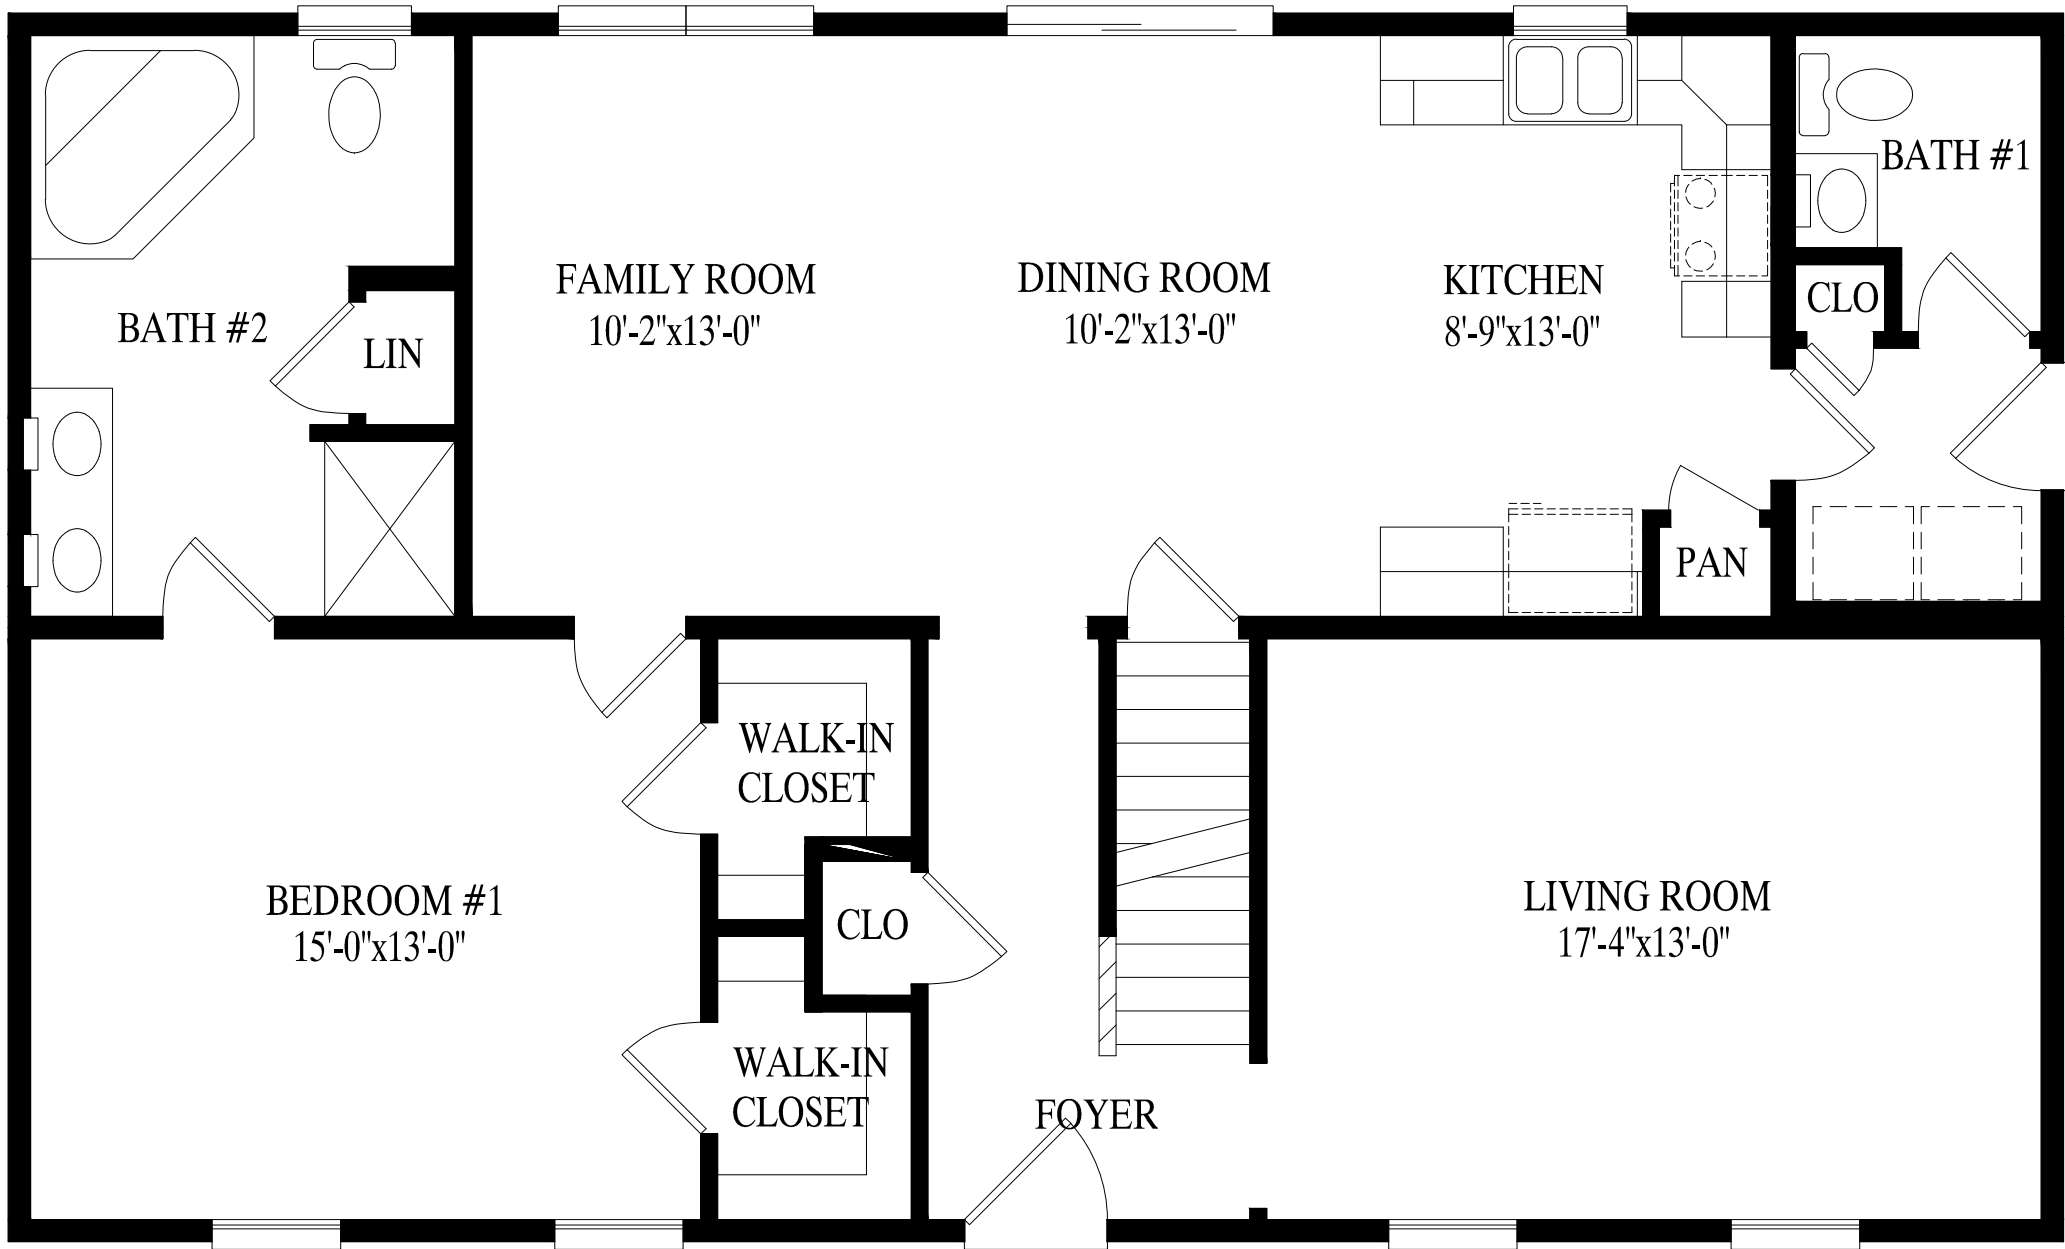

"The Hatteras"

Hatteras
 27' 6" X 46' Cape
 1265 sq. ft. first floor

Proposed 2nd Floor - 845 sq. ft.