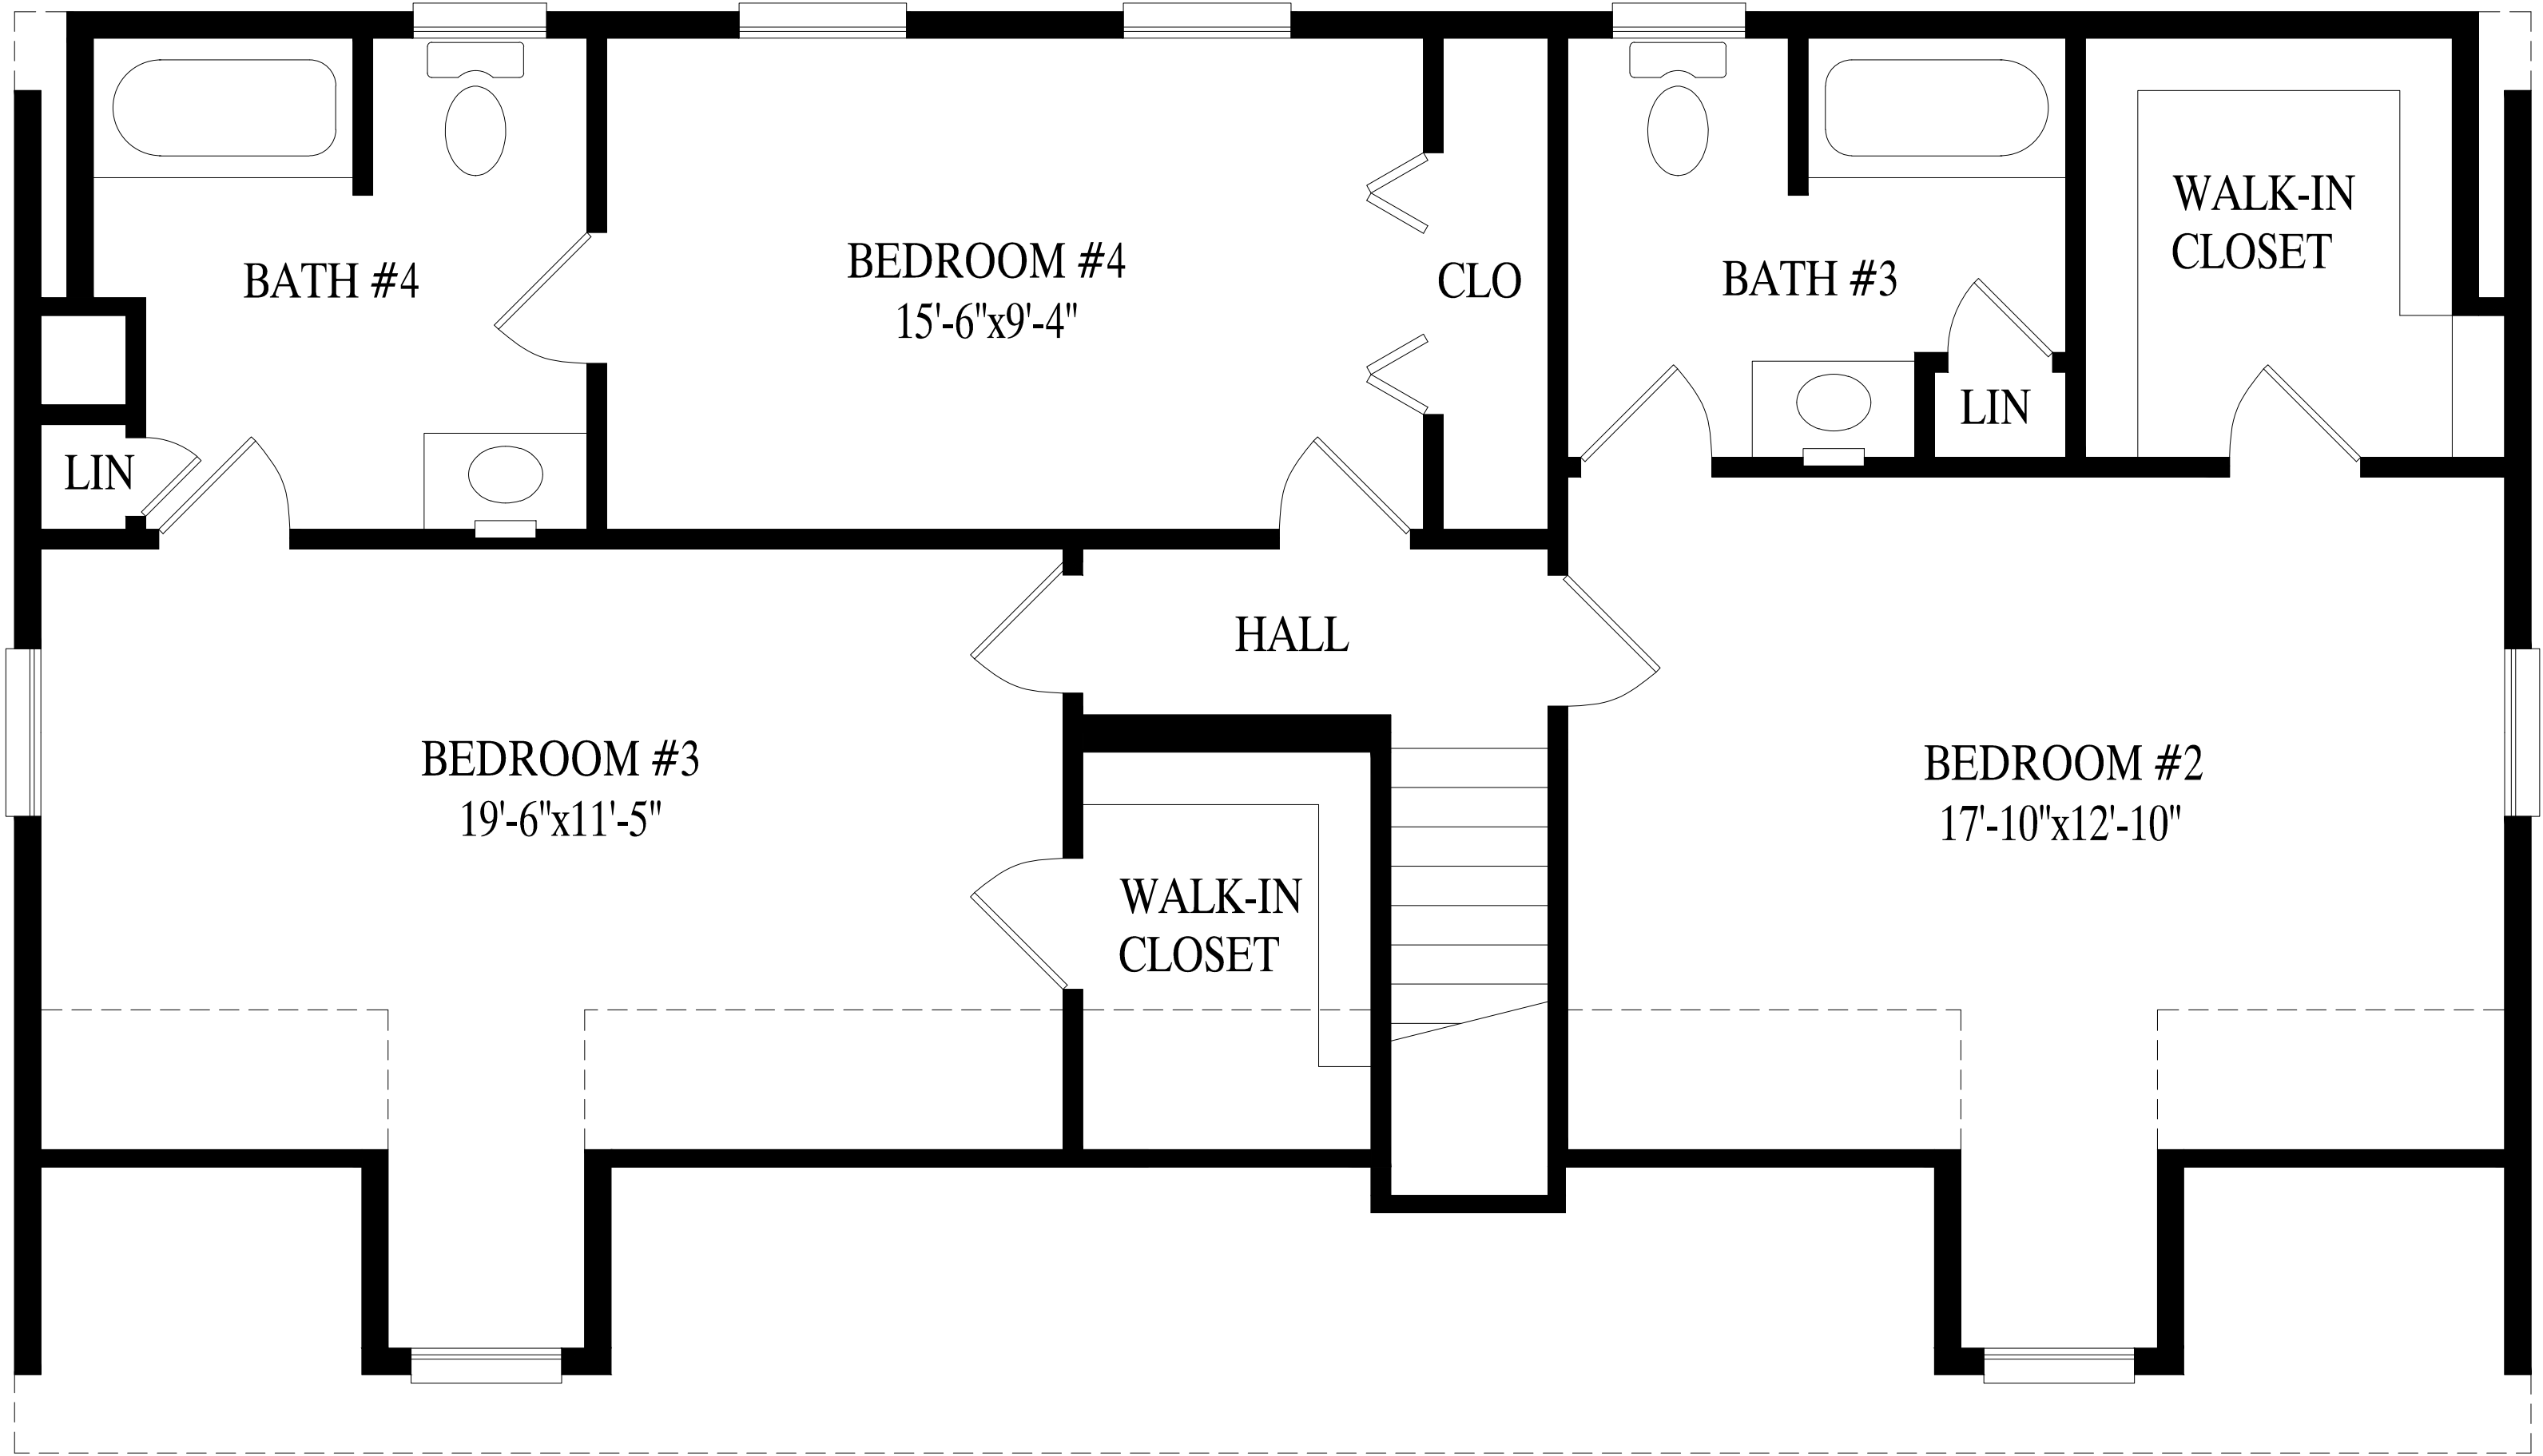

# *"The Huntington II"*

Huntington II  
27' 6" X 48' Cape  
1320 sq. ft. first floor

Proposed 2nd Floor - 1088 sq. ft.