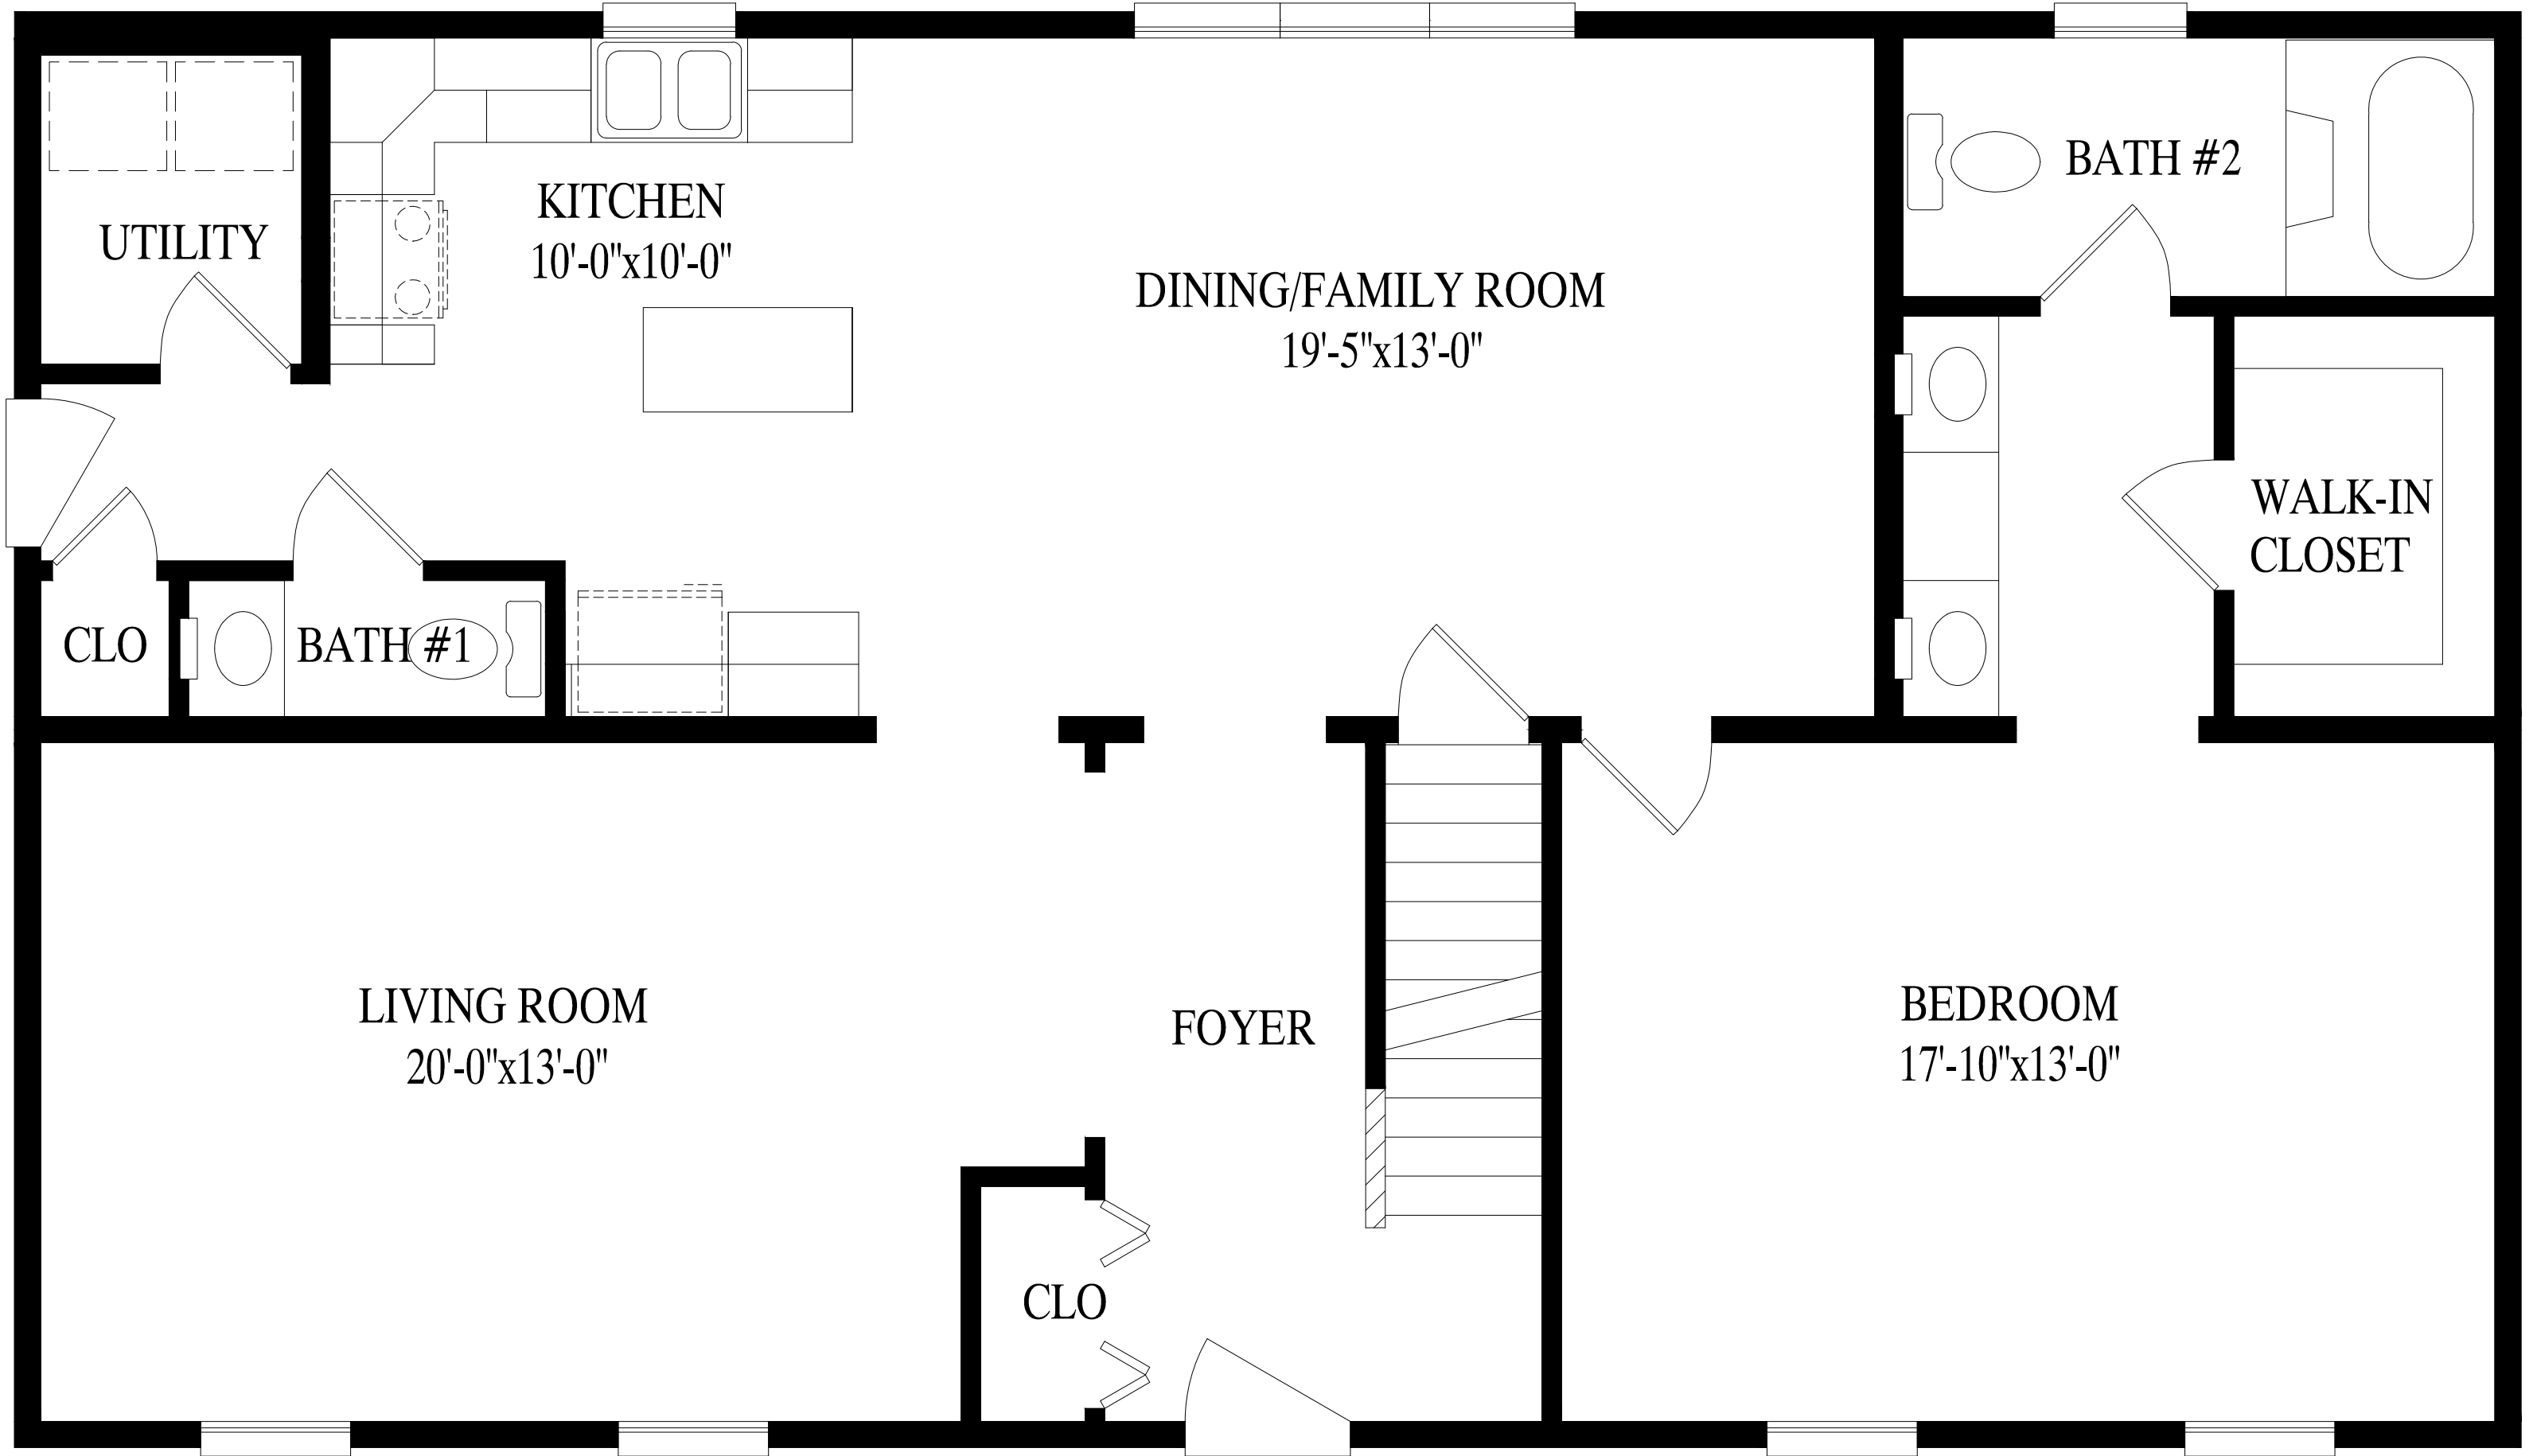

# *"The Huntington II"*

Huntington II  
27' 6" X 48' Cape  
1320 sq. ft. first floor

Proposed 2nd Floor - 1088 sq. ft.