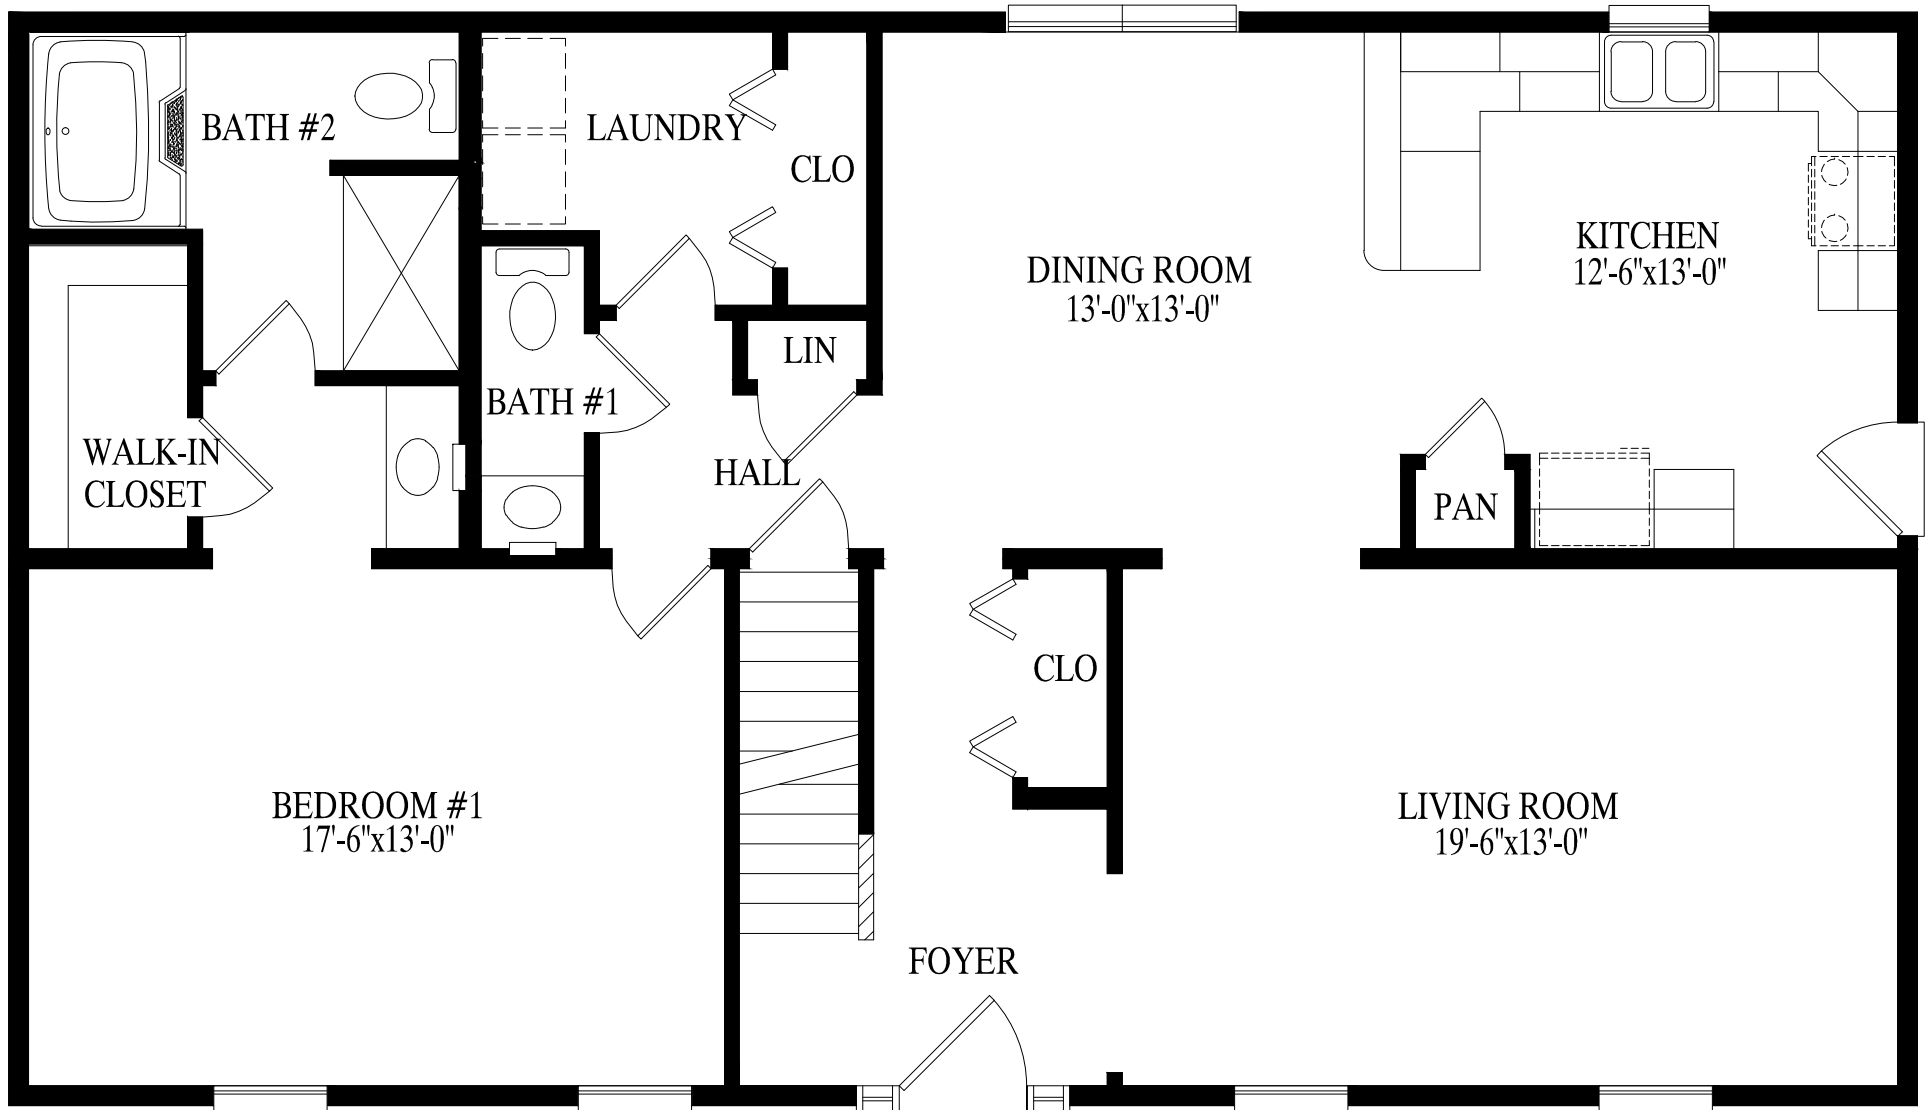

"The Dartmouth"

Dartmouth
27' 6" X 48' Cape
1320 sq. ft. first floor

Proposed 2nd Floor - 874 sq. ft.