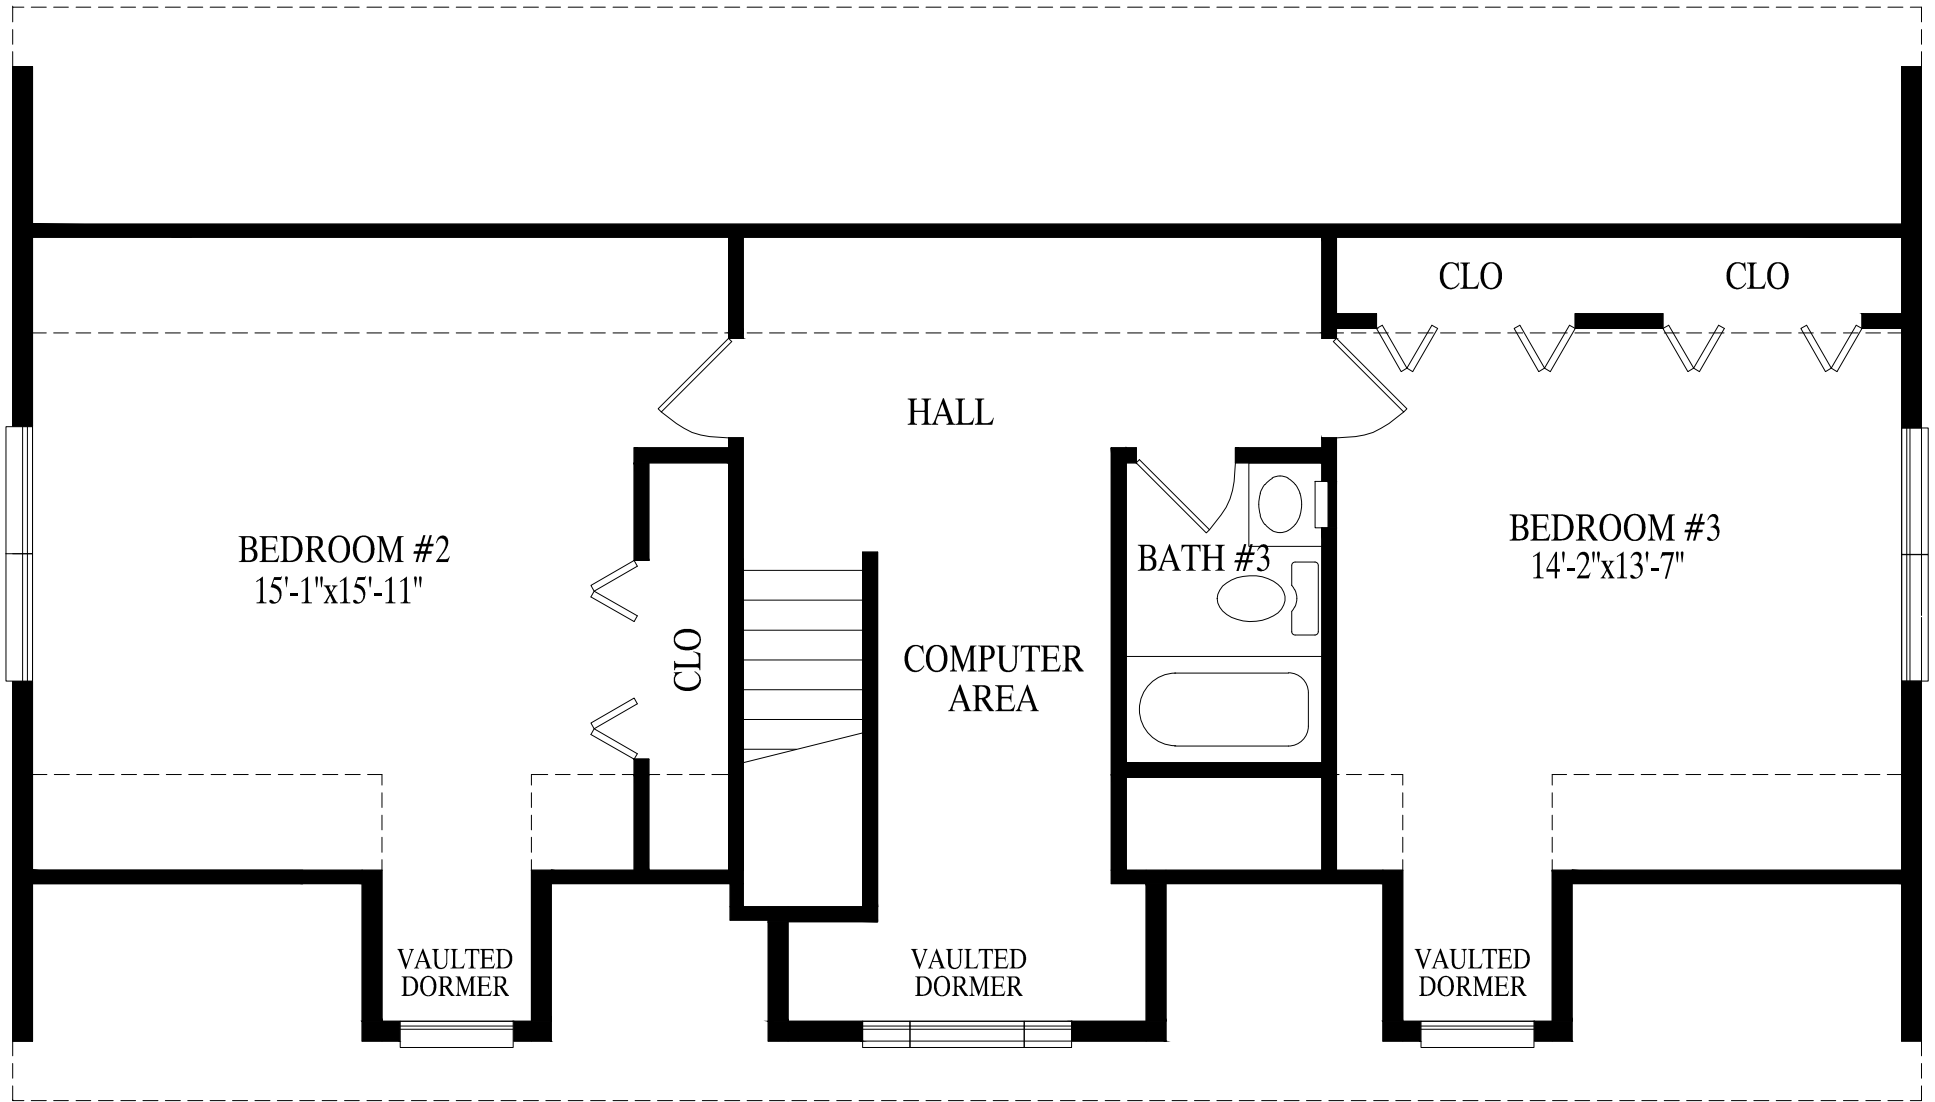

"The Dartmouth"

Dartmouth
27' 6" X 48' Cape
1320 sq. ft. first floor

Proposed 2nd Floor - 874 sq. ft.