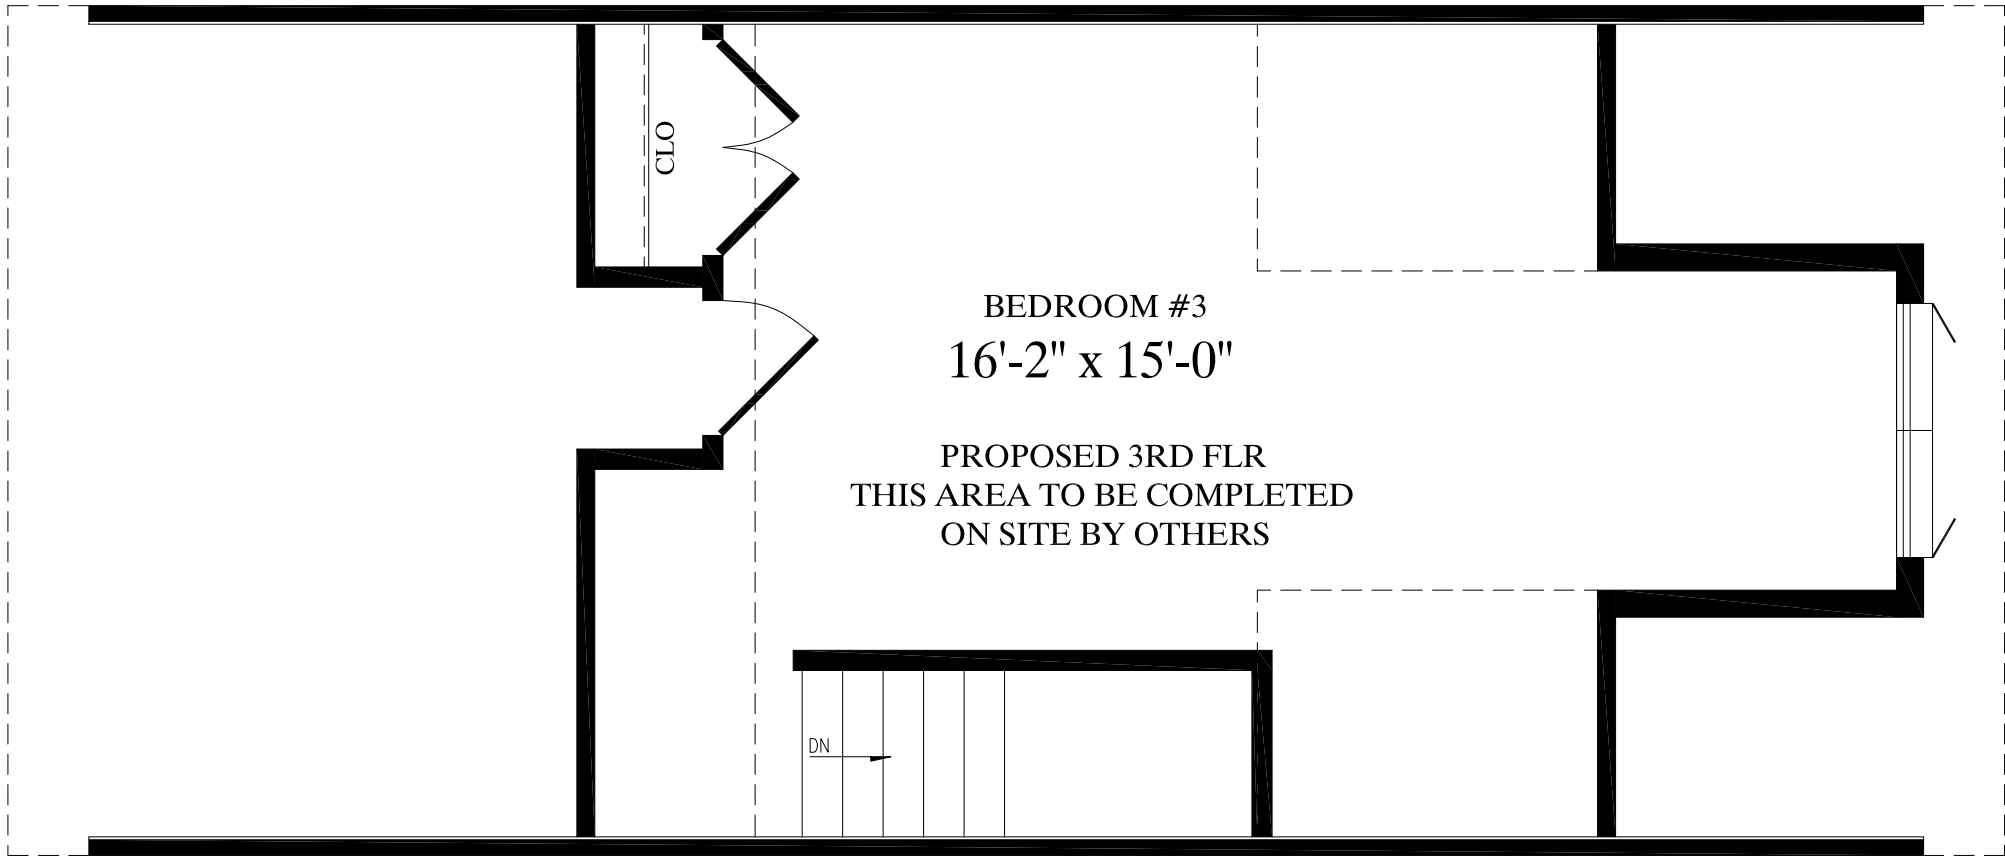

CRISFIELD
16'-0" X 35'-0"
1120 TOTAL Sq. Ft.

BEDROOM #2
10'-0" x 15'-0"

BEDROOM #1
11'-4" x 12'-8"

BATH #1

BATH #2

HALL

CLO

W

D

DN

UP

CLO

CLO

CLO

BEDROOM #3
16'-2" x 15'-0"

PROPOSED 3RD FLR
THIS AREA TO BE COMPLETED
ON SITE BY OTHERS