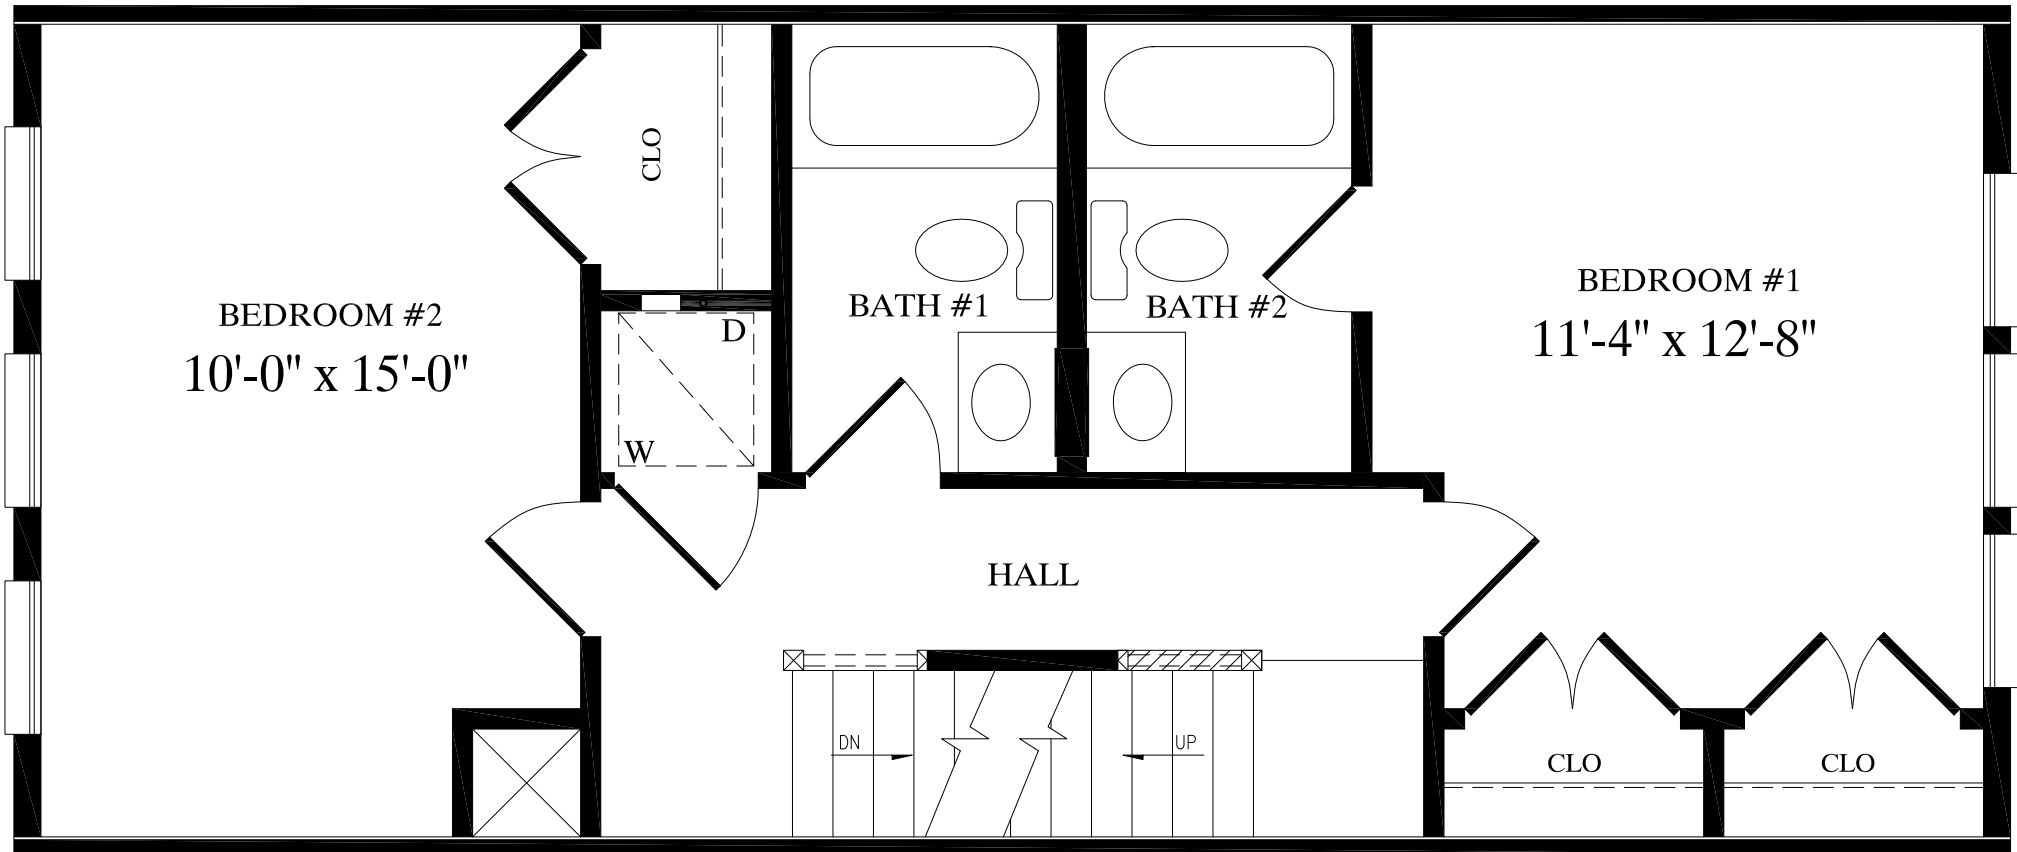

CRISFIELD
16'-0" X 35'-0"
1120 TOTAL Sq. Ft.

BEDROOM #2
10'-0" x 15'-0"

BEDROOM #1
11'-4" x 12'-8"

BATH #1

BATH #2

HALL

CLO

W

D

DN

UP

CLO

CLO

CLO

BEDROOM #3
16'-2" x 15'-0"

PROPOSED 3RD FLR
THIS AREA TO BE COMPLETED
ON SITE BY OTHERS