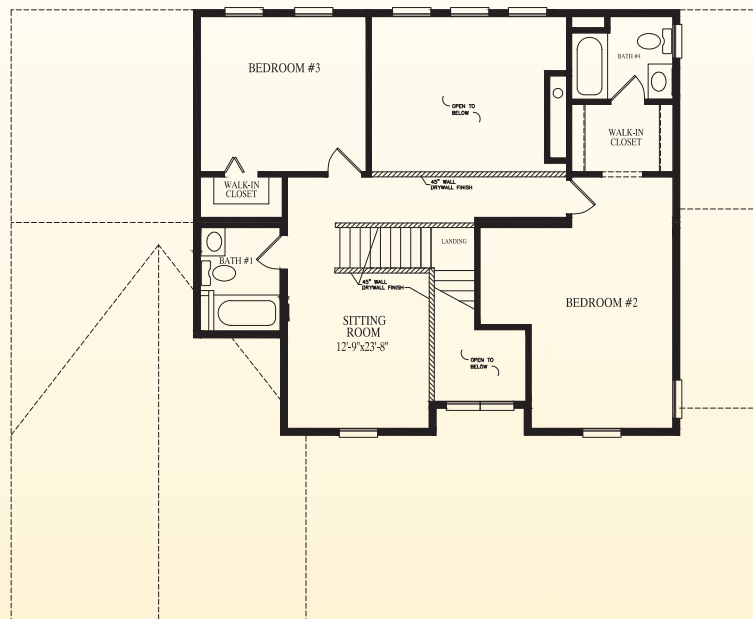

# *West House*

1556 Sq. Ft. Living Area 1st Fl

1077 Sq. Ft. Living Area 2nd Fl

458 Sq. Ft. Garage

45'6" x 55'

**CUSTOM BUILDING  
SYSTEMS LLC**

200 Custom Avenue  
Middleburg, PA 17842  
Phone 888-553-1414  
Fax 570-837-8944