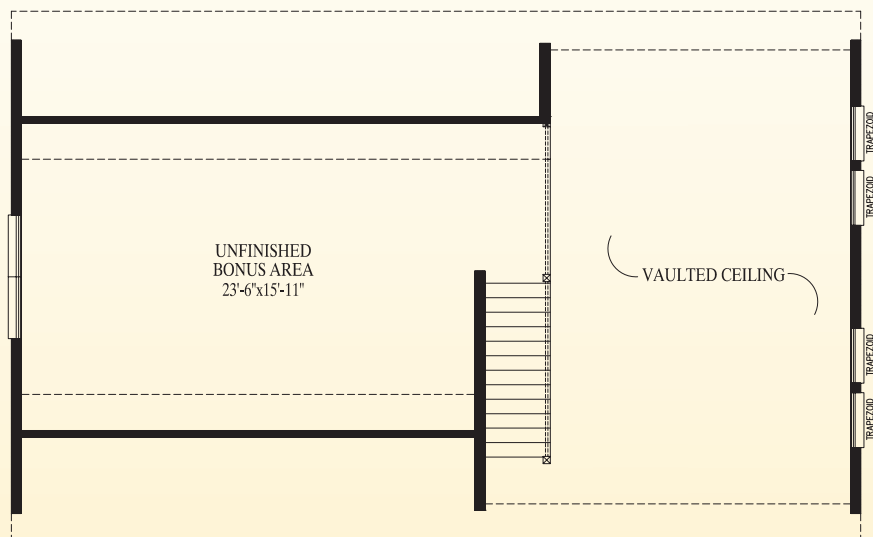

Alpine Chalet

1210 Sq. Ft. Living Area

400 Sq. Ft. Unfinished Bonus Area

27'6 x 44'

**CUSTOM BUILDING
SYSTEMS LLC**

200 Custom Avenue
Middleburg, PA 17842
Phone 888-553-1414
Fax 570-837-8944

www.custombuildingsystems.net